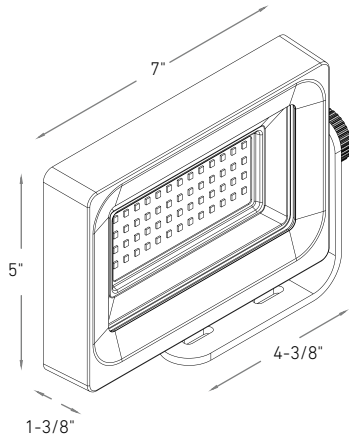

HORIZON

Made of high strength aluminum alloy with adjustable precision. Incredibly bright with a 120° degree beam angle, it can be wall mounted or staked in the ground.

Model	Size	Watts	Delivered lumens	CRI	Color °T	Voltage
DCP-FLD30	7"	30 W	3000 lm	80	RGB + 2200 K - 4000 K	24 V DC

DCP-FLD30

Specifications

Full color spectrum
2200K - 4000K in pure whites
Can be wall mounted
120° beam angle
Dimmable through the Dals Connect app and the Clicc remote (DCP-RMCT)
5-year warranty

Note

Add the DALS Connect Pro Core transformer for even greater flexibility: voice control, remote access, expanded mesh network.