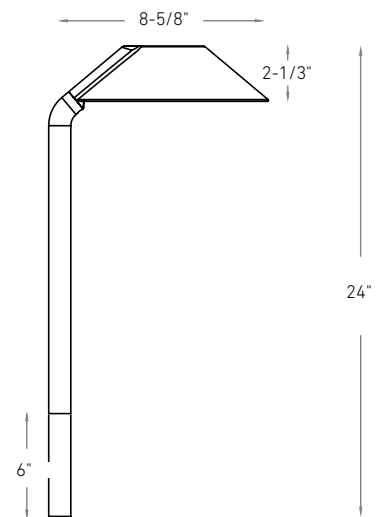

Model	Size	Watts	Delivered lumens	CRI	Color °T	Voltage
DCP-CPL24	24"	6 W	470 lm	80	RGB + 2200 K - 4000 K	24 V DC

DCP-CPL24

Specifications

Full color spectrum
 2200K - 4000K in pure whites
 Adjustable height: 18" or 24"
 120° beam angle
 Dimmable through the Dals Connect app and the Clicc remote (DCP-RMCT)
 5-year warranty