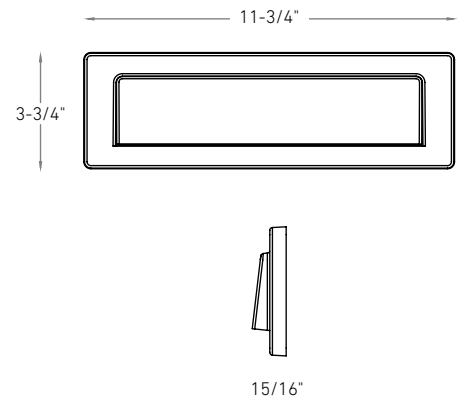

MASON

With its minimalistic form, simple casing and subtle appearance, Mason fits seamlessly into the architecture of any home.

DCP-BRK12

Model	Size	Watts	Delivered lumens	CRI	Color °T	Voltage
DCP-BRK12	12"	8 W	280 lm	80	RGB + 2200 K - 4000 K	24 V DC

DCP-BRK12

Specifications

Full color spectrum
 2200K - 4000K in pure whites
 Can be recessed or surface mounted
 40° beam angle
 Dimmable through the Dals Connect app and the Clicc remote (DCP-RMCT)
 Installs into a standard electrical junction box
 5-year warranty