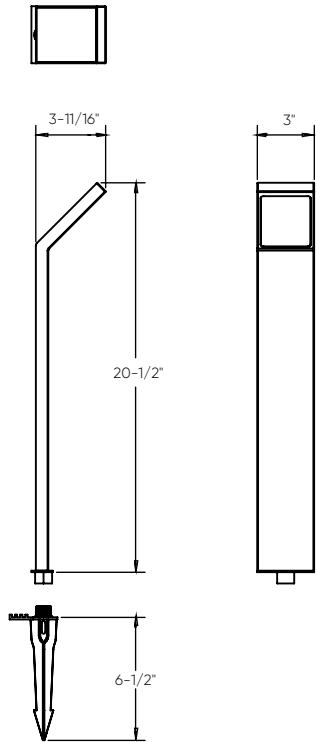

DCP-45HP20

Specifications

Full color spectrum
2200K - 4000K in pure whites
45° beam angle
Dimmable through the Dals Connect app and the Clicc remote (DCP-RMCT)
5-year warranty

Note

Add the DALS Connect Pro Core transformer for even greater flexibility: voice control, remote access, expanded mesh network.

Finish

● **BK** Black

Smart transformers

DCP-TR60-BK
60W, 120VAC 60Hz input, 24V DC output low-voltage smart transformer

DCP-TR200-BK
200W, 120VAC 60Hz input, 24V DC output low-voltage smart transformer

DCP-TR300-BK
300W, 120VAC 60Hz input, 24V DC output low-voltage smart transformer

Download the Dals Connect app

Create groups
Set schedules
Remote access*
Compatible with Google Assistant and Amazon Alexa*

* Core needed

Accessories

DCP-RMCT
Smart remote

DCP-PTR36
Plug-in driver

DCP-ACC-MS12
12" metal ground stake

DCP-ACC-MS06
6" metal ground stake

LCBL-50-16, LCBL-100-16
50 or 100 feet of 16-gauge low-voltage wiring

LCBL-50-14, LCBL-100-14
50 or 100 feet of 14-gauge low-voltage wiring

LCBL-100-12, LCBL-200-12
100 or 200 feet of 12-gauge low-voltage wiring