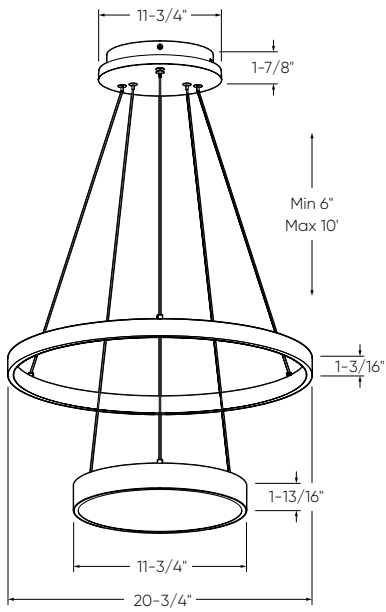

# DROP

Illuminate your space in style with our two-tier 20-inch pendant, showcasing two-zone lighting with a lit canopy and a 12-inch downlight—all customizable with 5 CCT options—in a sleek black finish, effortlessly blending modern design with versatile functionality.

CFPD20-CC

Model	Size	Watts	Delivered lumens	CRI	Color °T	Voltage
CFPD20-CC	20"	39 W	1675 lm	80	2700, 3000, 3500, 4000, 5000 K	120 V

**CFPD20-CC**

**Specifications**

- Adjustable height up to 10 feet
- Both lights are independently adjustable
- Switch-selectable CCT
- Integrated dimmable driver
- Illuminated canopy
- Canopy mount on 4" octagon junction box
- 5-year warranty