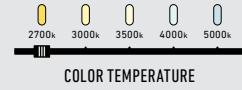

ORA

A beautiful round glass flush mount that offers more than the eye can see. With five color temperatures to choose from, this is as versatile as can be. From hallways to bedrooms and bathrooms to basements. It will add flair to any room.

CFG13-CC

Model	Size	Watts	Delivered lumens	CRI	Color °T	Voltage
CFG13-CC	13"	32 W	1800 lm	90	2700, 3000, 3500, 4000, 5000 K	120 V

CFG13-CC

Specifications

Integrated dimmable driver
Frosted glass lens
Die-cast aluminum housing
Switch-selectable CCT
Canopy mount on 4" octagonal junction box
5-year warranty

Finish

- **BK** Black
- **GD** Gold
- **SN** Satin Nickel

Note

Other color temperatures, finishes, and voltage options are available but may require minimum order quantities (MOQs) and longer lead times. Please contact your DALSS representative for more information.