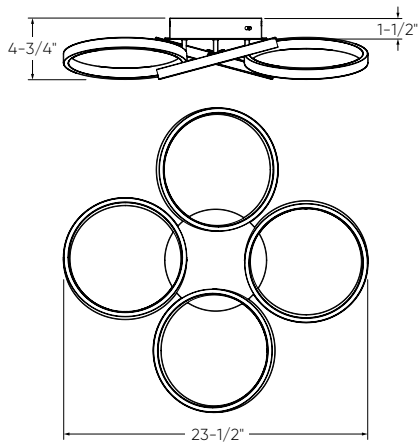

# HOVER

Rise to the occasion – crafted to ascend in design, this versatile fixture adds a contemporary touch to any room, bringing a sleek and efficient aesthetic to your space.

CCFM-CC

Model	Size	Watts	Delivered lumens	CRI	Color °T	Voltage
CCFM-CC	24"	42 W	2250 lm	80	2700, 3000, 3500, 4000, 5000 K	120 V

**CCFM-CC**

**Specifications**

- Switch-selectable CCT
- Integrated dimmable driver
- Canopy mount on 4" octagon junction box
- 5-year warranty

**Finish**

- BK** Black
- GD** Gold

**Note**

Other color temperatures, finishes, and voltage options are available but may require minimum order quantities (MOQs) and longer lead times. Please contact your DALI representative for more information.