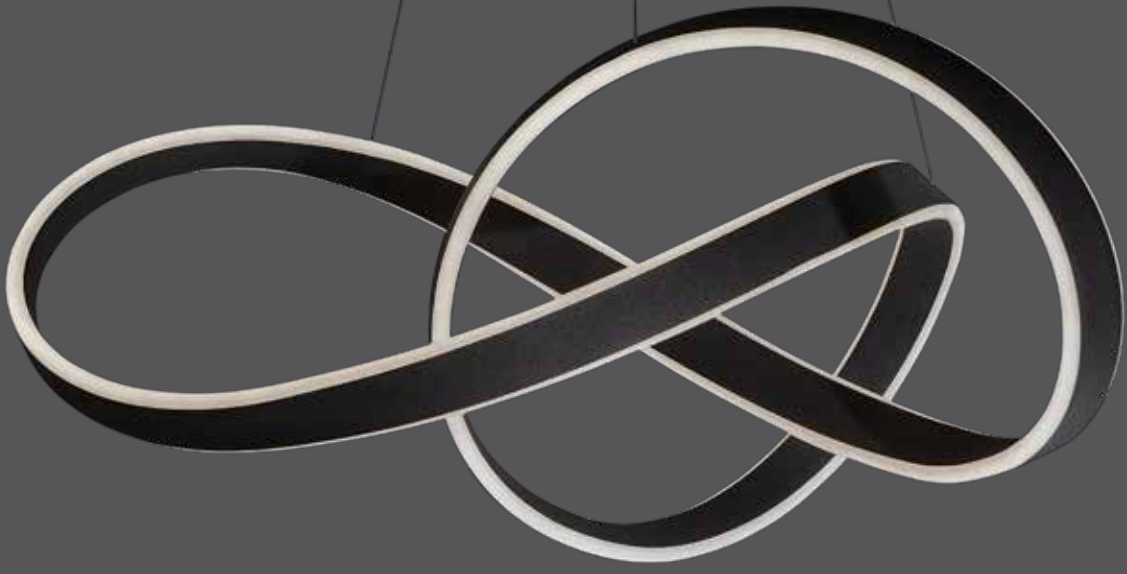

# Twirl

This ribbon-like pendant gives you a continuous warm white flow. It will definitely be a beautiful focal point to any room.

UPGRADE

DRY

Model	Size	Watts	Delivered lumens	CRI	Color °T	Voltage
TWPD-CC	28"	80 W	3960 lm	80	2700, 3000, 3500, 4000, 5000 K	120 V

### Specifications

Over 50,000 hours of service life  
 Adjustable height up to 4 feet  
 Aluminum housing which serves as a highly efficient heat sink  
 Frosted lens  
 Integrated dimmable driver  
 Suitable for dry locations  
 Canopy mount on 4" octagon junction box  
 Refer to website for dimmer compatibility  
 5-year warranty

### Finish

- BK Black
- GD Gold