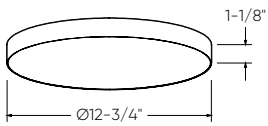

Model	Size	Watts	Delivered lumens	CRI	Color °T	Voltage
TLFM12-CC	12"	25 W	1880 lm	90	2700, 3000, 3500,	120 V
TLFM21-CC	21"	50 W	3300 lm		4000, 5000 K	

Specifications

Over 50,000 hours of service life
Switch-selectable CCT: 2700 K/3000 K/
3500 K/4000 K/5000 K
Integrated dimmable driver
Suitable for wet locations
Canopy mount on 4" octagon
junction box
Refer to website for dimmer compatibility
5-year warranty

Finish

☐ WH White

Note

Other color temperatures, finishes, and voltage options are available but may require minimum order quantities (MOQs) and longer lead times. Please contact your DALs representative for more information.

TLFM12-CC