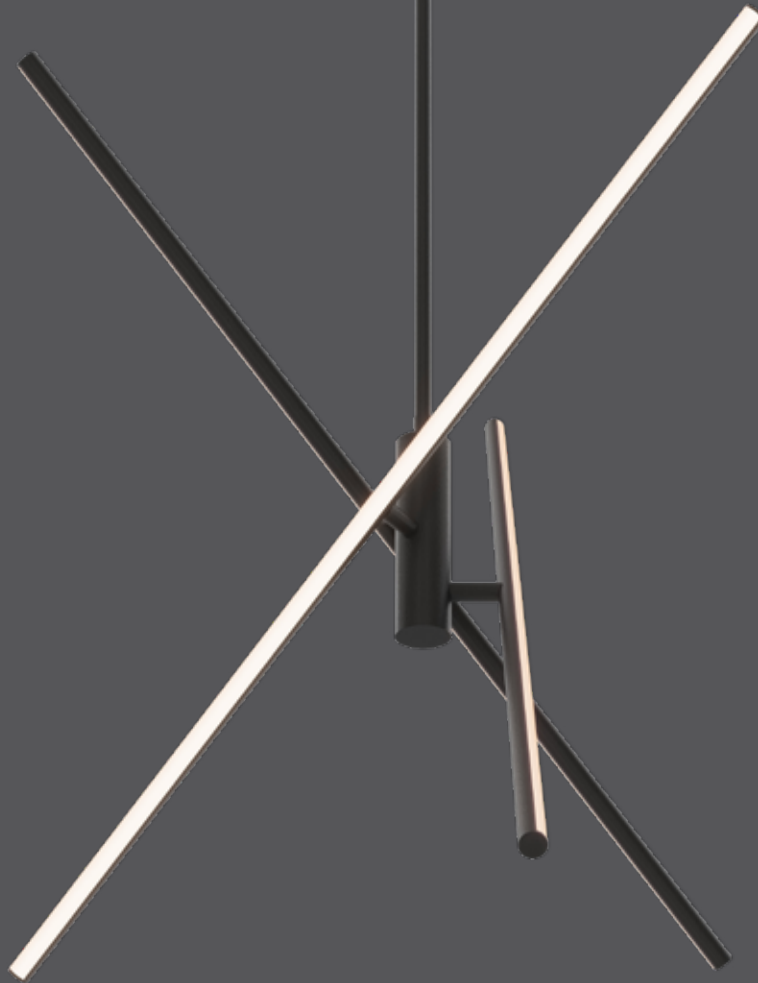

Asterisk pendant

Infuse sophistication into your space with our 32-inch three-branch pendant, seamlessly blending style and functionality to illuminate your area with modern grace.

NEW

Model	Size	Watts	Delivered lumens	CRI	Color °T	Voltage
SSPD32-CC	32"	30 W	1500 lm	80	2700, 3000, 3500, 4000, 5000 K	120 V

Specifications

Over 50,000 hours of service life
 Adjustable height up to 10 feet
 Switch-selectable CCT: 2700 K/3000 K/
 3500 K/4000 K/5000 K
 Integrated dimmable driver
 Suitable for dry locations
 Includes 5 robust stems
 Canopy mount on 4" octagon
 junction box
 Refer to website for dimmer compatibility
 5-year warranty

Finish

● **BK** Black

Note

Other color temperatures, finishes, and voltage options are available but may require minimum order quantities (MOQs) and longer lead times. Please contact your DALI representative for more information.

SSPD32-CC