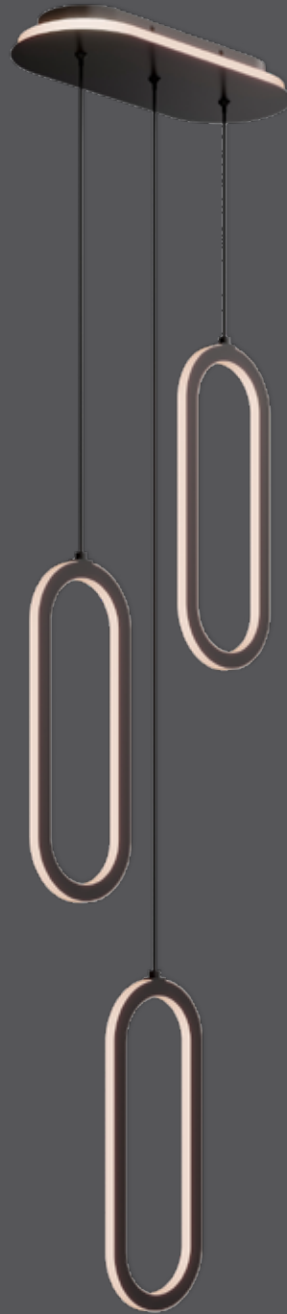

# Atom cluster

Enrich your space with the Atom three-pendant LED cluster, distinguished by a contemporary design featuring clean lines—ideal for high ceilings, and enhanced by an illuminated canopy, providing both a modern aesthetic and ample illumination.

**NEW**

2700k 3000k 3500k 4000k 5000k

COLOR TEMPERATURE

DAMP

ETL Intertek

Model	Size	Watts	Delivered lumens	CRI	Color °T	Voltage
<b>FPDC3-CC</b>	16-3/8"/3 lights	40 W	1400 lm	90	2700, 3000, 3500, 4000, 5000 K	120 V

### Specifications

Over 50,000 hours of service life  
 Adjustable height up to 10 feet  
 Switch-selectable CCT: 2700 K/3000 K/  
 3500 K/4000 K/5000 K  
 Integrated dimmable driver  
 Suitable for damp locations  
 Canopy mount on 4" octagon  
 junction box  
 Refer to website for dimmer compatibility  
 5-year warranty

### Finish

- **BK** Black
- **GD** Gold