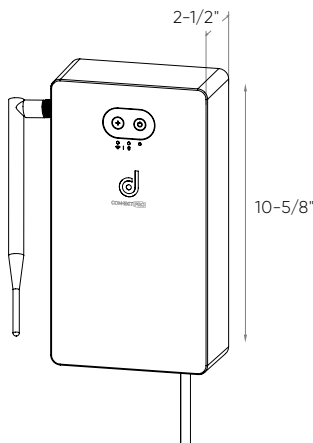

Core

The heart of your connected landscape system. By adding the Core, you unleash the full potential of smart lighting.

Model

DCP-TR60

60W low-voltage smart transformer

DCP-TR200

200W low-voltage smart transformer

DCP-TR300

300W low-voltage smart transformer

Specifications

Constant voltage mode power supply
Protection: short circuit / Over voltage
Input voltage: 120VAC 60Hz
Output voltage: 24V DC
Output Power: 60W, 200W, and 300W
Maximum recommended load: 80%
Operating temperature: -30°C to 45°C
Control with the Dals Connect app
Integrated Hub
Number of supported smart devices per hub: 128
Can be controlled locally (without internet)
Works with Dals Connect PRO devices
Secure connection
Can be used with a voice-controlled assistant
Supports Wi-Fi and BLE Mesh protocols
5-year warranty