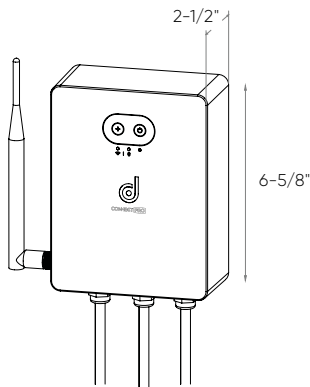

Core

The heart of your connected landscape system. By adding the Core, you unleash the full potential of smart lighting.

Model

DCP-TR60

60W low-voltage smart transformer

DCP-TR200

200W low-voltage smart transformer

DCP-TR300

300W low-voltage smart transformer

Specifications

Constant voltage mode power supply
Protection: short circuit / Over voltage
Input voltage: 120VAC 60Hz
Output voltage: 24V DC
Output Power: 60W, 200W, and 300W
Maximum recommended load: 80%
Operating temperature: -30°C to 45°C
Control with the Dals Connect app
Integrated Hub
Number of supported smart devices per hub: 128
Can be controlled locally (without internet)
Works with Dals Connect PRO devices
Secure connection
Can be used with a voice-controlled assistant
Supports Wi-Fi and BLE Mesh protocols
5-year warranty