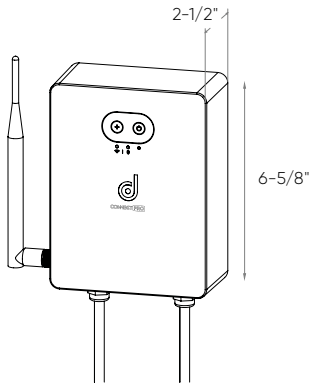

Core

The heart of your connected landscape system. By adding the Core, you unleash the full potential of smart lighting.

Model

DCP-TR60

60W low-voltage smart transformer

DCP-TR200

200W low-voltage smart transformer

DCP-TR300

300W low-voltage smart transformer

Specifications

Constant voltage mode power supply
Protection: short circuit / Over voltage
Input voltage: 120VAC 60Hz
Output voltage: 24V DC
Output Power: 60W, 200W, and 300W
Maximum recommended load: 80%
Operating temperature: -30°C to 45°C
Control with the Dals Connect app
Integrated Hub
Number of supported smart devices per hub: 128
Can be controlled locally (without internet)
Works with Dals Connect PRO devices
Secure connection
Can be used with a voice-controlled assistant
Supports Wi-Fi and BLE Mesh protocols
5-year warranty