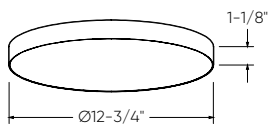

Model	Size	Watts	Delivered lumens	CRI	Color °T	Voltage
TLFM12-CC	12"	25 W	1880 lm	90	2700, 3000, 3500,	120 V
TLFM21-CC	21"	45 W	4300 lm		4000, 5000 K	

Specifications

Over 50,000 hours of service life
Switch-selectable CCT: 2700 K/3000 K/
3500 K/4000 K/5000 K
Integrated dimmable driver
Suitable for wet locations
Canopy mount on 4" octagon
junction box
Refer to website for dimmer compatibility
5-year warranty

Finish

- **BK** Black
- **WH** White

Note

Other color temperatures, finishes, and voltage options are available but may require minimum order quantities (MOQs) and longer lead times. Please contact your DALs representative for more information.

TLFM12-CC