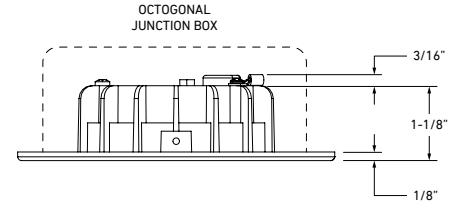

PROJECT:	TYPE:
DATE:	QTY:
NOTES:	

QUICK SPECS

SIZE	WATTS	DELIVERED LUMENS*	COLOR °T 5CCT	CRI	VOLTAGE	BEAM ANGLE	FINISH
4"	9W	565lm	2700K 3000K 3500K 4000K 5000K	90	120V	149°	○ White

*Lumen output measured at 3000K

LIGHT DISTRIBUTION

CONSTRUCTION	Lens Frosted	Type of optics Flat lens	Type of LED SMD
	Lens material Plastic	Housing material Cast aluminum	Cut hole size 4" or Octo Jbox
RATINGS	Placement Indoor/Outdoor	Lifespan 50,000 hrs.	FT rating -
	Location Wet	Certifications ETL, FCC, ICES, ES IC, ASTM E283-04, T24	Operating temperature -20° to 40° C