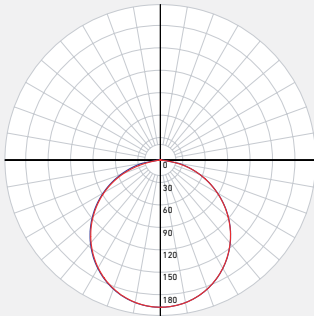

LIGHT DISTRIBUTION

CONSTRUCTION	Lens Frosted	Type of optics Flat lens	Type of LED SMD
	Lens material Plastic	Housing material Cast aluminum	Cut hole size 4" or Octo Jbox
RATINGS	Placement Indoor/Outdoor	Lifespan 50,000 hrs.	FT rating -
	Location Wet	Certifications ETL, FCC, ICES, ES IC, ASTM E283-04, T24	Operating temperature -20° to 40° C

WHAT'S IN THE BOX

- LED recessed fixture
- Mounting hardware
- Instruction sheet

ACCESSORIES

- [RTJB4-ACC](#)
  4" Can Kit - Clips and E26 Socket
- [RTJB4-TRIM-BK](#)
  Recessed Panel Trim
- [SM-DIMSW](#)
  Smart Dimmer Switch

ADAPTERS