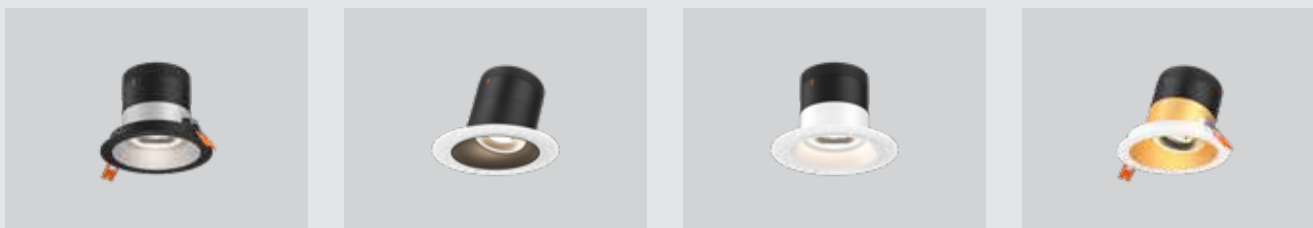

NEW

VERSA

A versatile recessed lighting solution available in three-, four-, and six-inch sizes, featuring customizable finishes, trims, lenses, and reflectors, with options for standard, sloped ceiling, and trimless installations, all with multi-voltage compatibility. Perfect for commercial or residential spaces.

RC04-CC

DRIVER
Converts mains voltage (120V/277V/347V) to the appropriate current for the LEDs, featuring multiple dimming capabilities, including Triac and 0-10V dimming, for added flexibility..

LIGHT ENGINE
Includes an LED module, a heatsink for efficient cooling, a lens holder for light distribution, and a rotating dial at the top to select the color temperature.

LENS
Sits below the light engine and shapes the light to create the desired beam angle. Available in 20°, 35°, and 60° angles.

REFLECTOR
Sits inside the trim, with options for sloped or regular ceiling positioning. Available in four finishes: Alzak, black, gold, and white.

TRIM
The visible part framing the light opening. Flanged trim has a visible edge (available in black, gold, and white), while trimless blends seamlessly with the ceiling.

RC03-CC

RC04-CC

RC06-CC

ORDERING GUIDE