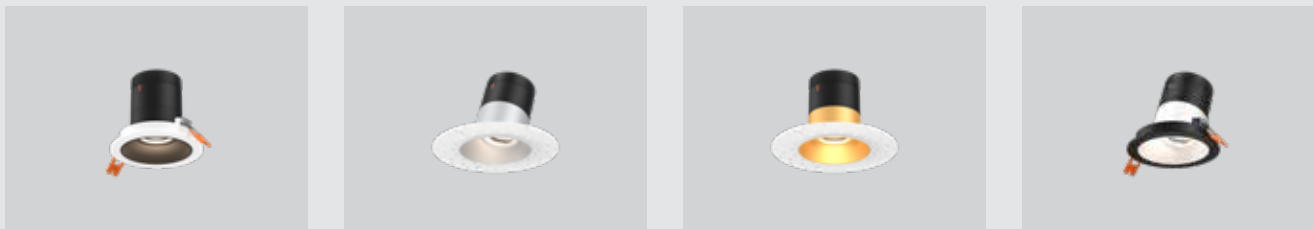

NEW

VERSA

A versatile recessed lighting solution available in three-, four-, and six-inch sizes, featuring customizable finishes, trims, lenses, and reflectors, with options for standard, sloped ceiling, and trimless installations, all with multi-voltage compatibility. Perfect for commercial or residential spaces.

RC04-CC

DRIVER
Converts mains voltage (120V/277V/347V) to the appropriate current for the LEDs, featuring multiple dimming capabilities, including Triac and 0-10V dimming, for added flexibility..

LIGHT ENGINE
Includes an LED module, a heatsink for efficient cooling, a lens holder for light distribution, and a rotating dial at the top to select the color temperature.

LENS
Sits below the light engine and shapes the light to create the desired beam angle. Available in 20°, 35°, and 60° angles.

REFLECTOR
Sits inside the trim, with options for sloped or regular ceiling positioning. Available in four finishes: Alzak, black, gold, and white.

TRIM
The visible part framing the light opening. Flanged trim has a visible edge (available in black, gold, and white), while trimless blends seamlessly with the ceiling.

RC03-CC

RC04-CC

RC06-CC

ORDERING GUIDE