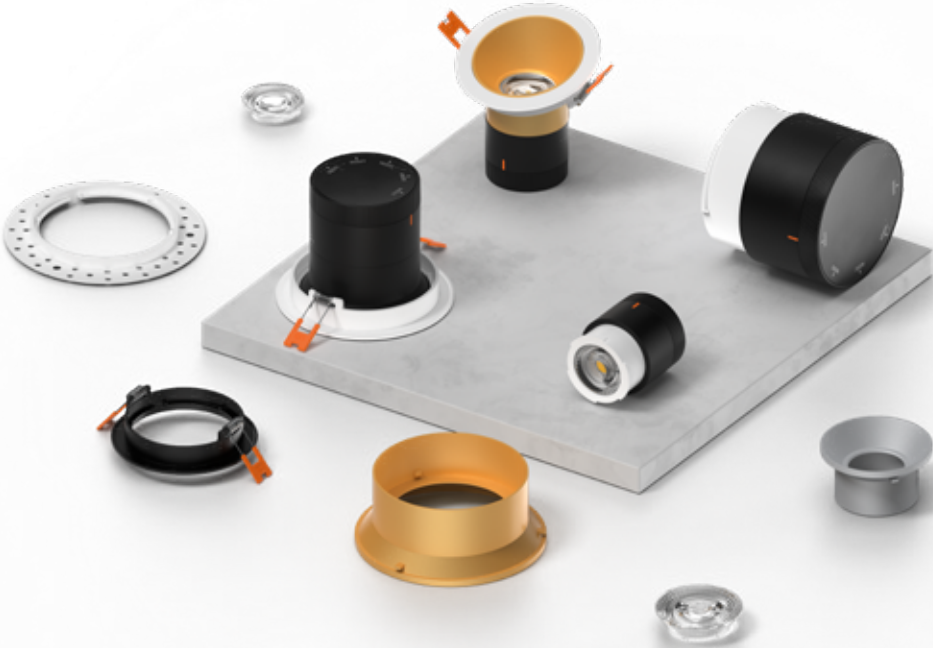

NEW

VERSA

A versatile recessed lighting solution available in three-, four-, and six-inch sizes, featuring customizable finishes, trims, lenses, and reflectors, with options for standard, sloped ceiling, and trimless installations, all with multi-voltage compatibility. Perfect for commercial or residential spaces.

COLOR TEMPERATURE

MULTI-WATTAGE

WET

LOW-GLARE

CUSTOMIZE

IC

RATED

T24

JAB

CERTIFIED

Intertek

ENERGY STAR

Model	Size	Watts	Delivered lumens	CRI	Color °T	Voltage ⚡
RC03-CC	3"	8/10/12 W	1000 lm	90	2700, 3000, 3500, 4000, 5000 K	120 / 277 / 347V Triac and 0-10V dimming
RC04-CC	4"	16/20/24 W	2200 lm			
RC06-CC	6"	24/30/36 W	3000 lm