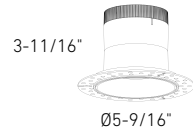

RC03-CCØ3-1/2" **RC04-CC**Ø4-1/4" **RC06-CC**Ø6" **Specifications**

Every fixture includes a junction box with integrated dimmable driver
Multi-watt output allows you to choose from three wattage settings for customizable brightness directly on the jbox
Can be daisy chained
Aluminum construction
Rotary dial CCT switch
20°, 35°, or 60° beam angles
5-year warranty