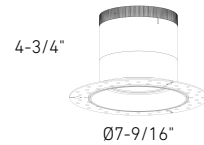

RC03-CCØ3-1/2" **RC04-CC**Ø4-1/4" **RC06-CC**Ø6" **Specifications**

Every fixture includes a junction box with integrated dimmable driver
Multi-watt output allows you to choose from three wattage settings for customizable brightness directly on the jbox
Can be daisy chained
Aluminum construction
Rotary dial CCT switch
20°, 35°, or 60° beam angles
5-year warranty