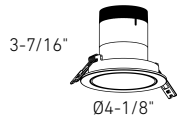

JAB

CERTIFIED

Intertek

ENERGY STAR

Model	Size	Watts	Delivered lumens	CRI	Color °T	Voltage ⚡
RC03-CC	3"	8/10/12 W	1000 lm	90	2700, 3000, 3500, 4000, 5000 K	120 / 277 / 347V Triac and 0-10V dimming
RC04-CC	4"	16/20/24 W	2200 lm			
RC06-CC	6"	24/30/36 W	3000 lm			

RC03-CCØ3-1/2" **RC04-CC**Ø4-1/4" **RC06-CC**Ø6" **Specifications**

Every fixture includes a junction box with integrated dimmable driver
Multi-watt output allows you to choose from three wattage settings for customizable brightness directly on the jbox
Can be daisy chained
Aluminum construction
Rotary dial CCT switch
20°, 35°, or 60° beam angles
5-year warranty