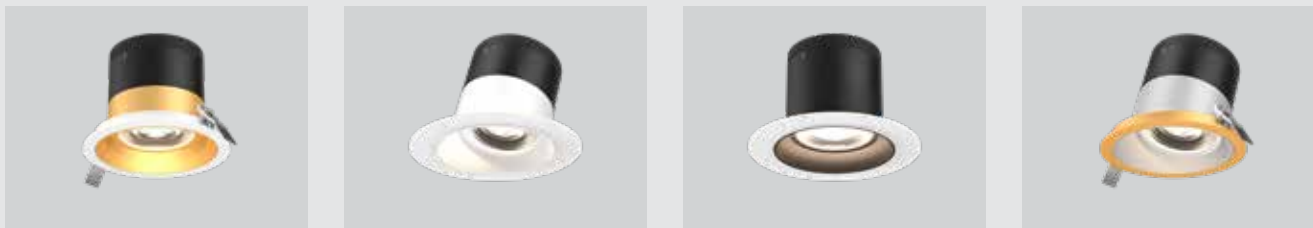

NEW

VERSA

A versatile recessed lighting solution available in three-, four-, and six-inch sizes, featuring customizable finishes, trims, lenses, and reflectors, with options for standard, sloped ceiling, and trimless installations, all with multi-voltage compatibility. Perfect for commercial or residential spaces.

LENS
Sits below the light engine and shapes the light to create the desired beam angle. Available in 20°, 35°, and 60° angles.

REFLECTOR
Sits inside the trim, with options for sloped or regular ceiling positioning. Available in four finishes: Alzak, black, gold, and white.

TRIM
The visible part framing the light opening. Flanged trim has a visible edge (available in black, gold, and white), while trimless blends seamlessly with the ceiling.

RC03-CC

RC04-CC

RC06-CC

ORDERING GUIDE

Prefix	Light module	Beam angle	Reflector type	Reflector finish	Trim style
RC	03-CC 3" module/1000lm	20 20° narrow beam	RG Regular ceiling	AZ Alzac	TL Round trimless
	04-CC 4" module/2000lm	35 35° medium beam	SL Sloped ceiling	BK Black	TBK Round black trim
	06-CC 6" module/3000lm	60 60° wide beam		GD Gold	TGD Round gold trim
				WH White	TWH Round white trim