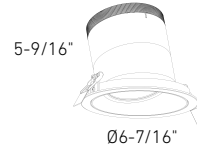

RC03-CCØ3-1/2" **RC04-CC**Ø4-1/4" **RC06-CC**Ø6" **Specifications**

Every fixture includes a junction box with integrated dimmable driver
Multi-watt output allows you to choose from three wattage settings for customizable brightness directly on the jbox
Can be daisy chained
Aluminum construction
Rotary dial CCT switch
20°, 35°, or 60° beam angles
5-year warranty