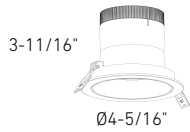

RC03-CCØ3-1/2" **RC04-CC**Ø4-1/4" **RC06-CC**Ø6" **Specifications**

Every fixture includes a junction box with integrated dimmable driver
Multi-watt output allows you to choose from three wattage settings for customizable brightness directly on the jbox
Can be daisy chained
Aluminum construction
Rotary dial CCT switch
20°, 35°, or 60° beam angles
5-year warranty