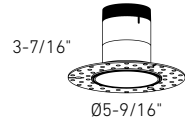

LENS
Sits below the light engine and shapes the light to create the desired beam angle. Available in 20°, 35°, and 60° angles.

REFLECTOR
Sits inside the trim, with options for sloped or regular ceiling positioning. Available in four finishes: Alzak, black, gold, and white.

RC03-CCØ3-1/2" **RC04-CC**Ø4-1/4" **RC06-CC**Ø6" **Specifications**

Every fixture includes a junction box with integrated dimmable driver
Multi-watt output allows you to choose from three wattage settings for customizable brightness directly on the jbox
Can be daisy chained
Aluminum construction
Rotary dial CCT switch
20°, 35°, or 60° beam angles
5-year warranty