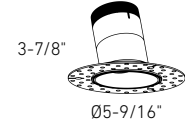

RC03-CCØ3-1/2" **RC04-CC**Ø4-1/4" **RC06-CC**Ø6" **Specifications**

Every fixture includes a junction box with integrated dimmable driver
Multi-watt output allows you to choose from three wattage settings for customizable brightness directly on the jbox
Can be daisy chained
Aluminum construction
Rotary dial CCT switch
20°, 35°, or 60° beam angles
5-year warranty