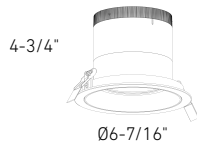

RC03-CCØ3-1/2" **RC04-CC**Ø4-1/4" **RC06-CC**Ø6" **Specifications**

Every fixture includes a junction box with integrated dimmable driver
Multi-watt output allows you to choose from three wattage settings for customizable brightness directly on the jbox
Can be daisy chained
Aluminum construction
Rotary dial CCT switch
20°, 35°, or 60° beam angles
5-year warranty