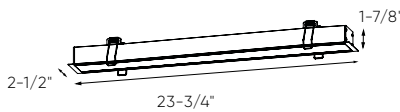

Model	Size	Watts	Delivered lumens	CRI	Color °T	Voltage
DCP-LNR24	24"	20 W	1785 lm	90	RGB + 2700 K - 6500 K	120 V
DCP-LNR48	48"	40 W	3380 lm			

Specifications

Includes a junction box with integrated driver
 Over 50,000 hours of service life
 Full color spectrum
 2700K - 6500K in pure whites
 108° beam angle
 Dimmable through the Dals Connect app only
 Bluetooth mesh technology
 IC certification (suitable for direct contact with insulation)
 Air-tight certified as per ASTM E283-04
 Suitable for dry locations
 5-year warranty

Finish

○ WH White

Accessories

LNACC-L16FT

16-foot lens for Boulevard series pendants and recessed linears

Note

Add the DALS Connect Pro Hub for even greater flexibility: voice control, remote access, expanded mesh network, ability to connect up to 128 devices per Hub.

Download the Dals Connect app

Create groups
 Set schedules
 Remote access*
 Compatible with Google Assistant and Amazon Alexa*

*Hub needed

DCP-LNR24 23-3/8" x 2-1/8" 

DCP-LNR48 47-7/16" x 2-1/8" 