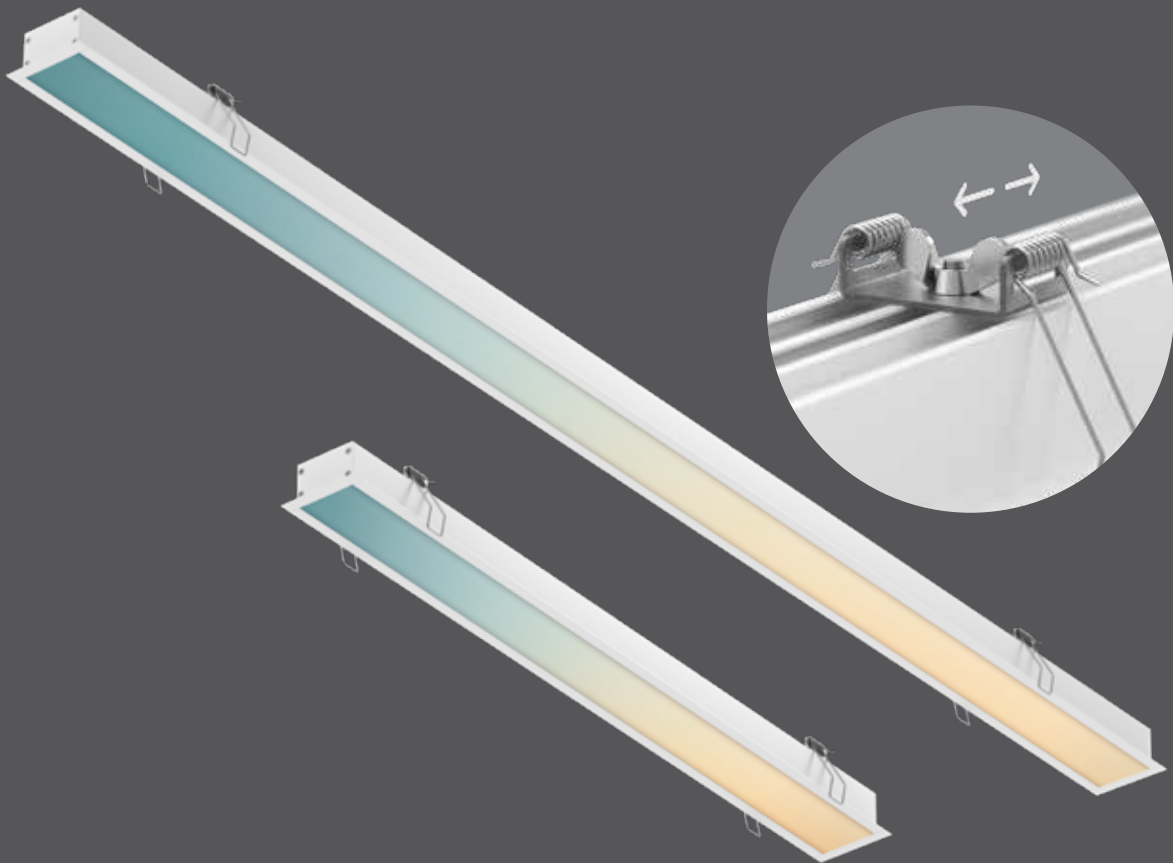

Boulevard Pro

The Boulevard series, an architectural recessed lighting channel that can be installed in a wide range of commercial and residential environments. Add depth to ceiling planes with a visible separation, or seamlessly daisy-chained to create dramatic effects.

Model	Size	Watts	Delivered lumens	CRI	Color °T	Voltage
DCP-LNR24	24"	20 W	1785 lm	90	RGB + 2700 K - 6500 K	120 V
DCP-LNR48	48"	40 W	3380 lm			

Specifications

Includes a junction box with integrated driver
 Over 50,000 hours of service life
 Full color spectrum
 2700K - 6500K in pure whites
 108° beam angle
 Dimmable through the Dals Connect app only
 Bluetooth mesh technology
 IC certification (suitable for direct contact with insulation)
 Air-tight certified as per ASTM E283-04
 Suitable for dry locations
 5-year warranty

Finish

○ WH White

Accessories

LNACC-L16FT

16-foot lens for Boulevard series pendants and recessed linears

Note

Add the DALS Connect Pro Hub for even greater flexibility: voice control, remote access, expanded mesh network, ability to connect up to 128 devices per Hub.