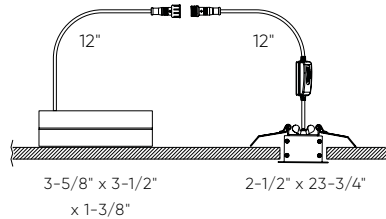

*Hub needed