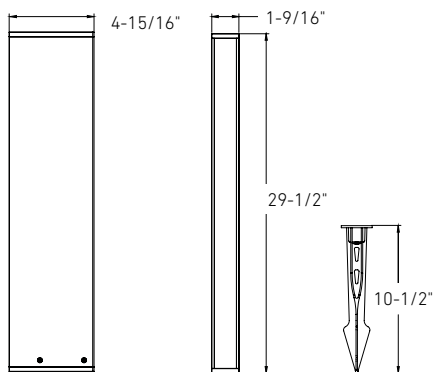

COLUMN

The Column series, a robust rectangular bollard that features a minimalist design for the ultimate in urban sophistication. Constructed of solid aluminum, it provides a chic solution to eco-conscious homeowners.

Model	Size	Watts	Delivered lumens	CRI	Color °T	Voltage
LRB20-CC	20"	12 W	600 lm	80	2200, 2700, 3000,	12 VAC
LRB30-CC	30"	13 W	700 lm		3500, 4000 K	

LRB20-CC

LRB30-CC

Specifications

Ground stake included
108° beam angle
Can be mounted to wood or concrete using the included mounting bracket (screws not included)
Switch-selectable CCT
5-year warranty