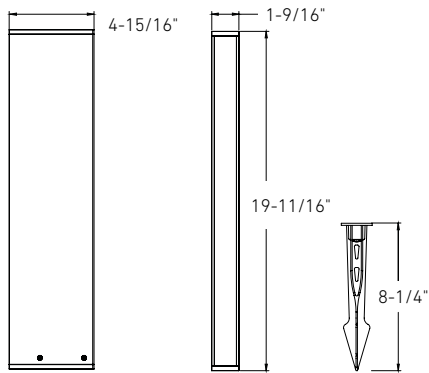

COLUMN

The Column series, a robust rectangular bollard that features a minimalist design for the ultimate in urban sophistication. Constructed of solid aluminum, it provides a chic solution to eco-conscious homeowners.

Model	Size	Watts	Delivered lumens	CRI	Color °T	Voltage
LRB20-CC	20"	12 W	600 lm	80	2200, 2700, 3000,	12 VAC
LRB30-CC	30"	13 W	700 lm		3500, 4000 K	

LRB20-CC

LRB30-CC

Specifications

Ground stake included
108° beam angle
Can be mounted to wood or concrete using the included mounting bracket (screws not included)
Switch-selectable CCT
5-year warranty