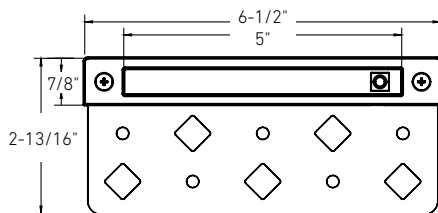

CONTOUR

The Contour's compact size ensures a discreet and unobtrusive appearance while providing ample illumination for small to medium-sized areas. Its sleek and modern design seamlessly integrates into hardscape elements such as walls, steps, and patios. Crafted with high-quality materials, this fixture is built to withstand the elements, ensuring long-lasting durability and performance.

Model	Size	Watts	Delivered lumens	CRI	Color °T	Voltage
LHS07-CC	7"	3 W	200 lm	80	2200, 2700, 3000, 3500, 4000 K	12 VAC

LHS07-CC

Specifications

- 110° beam angle
- Can be mounted to wood or concrete
- Surface or recessed installation
- Switch-selectable CCT
- 5-year warranty