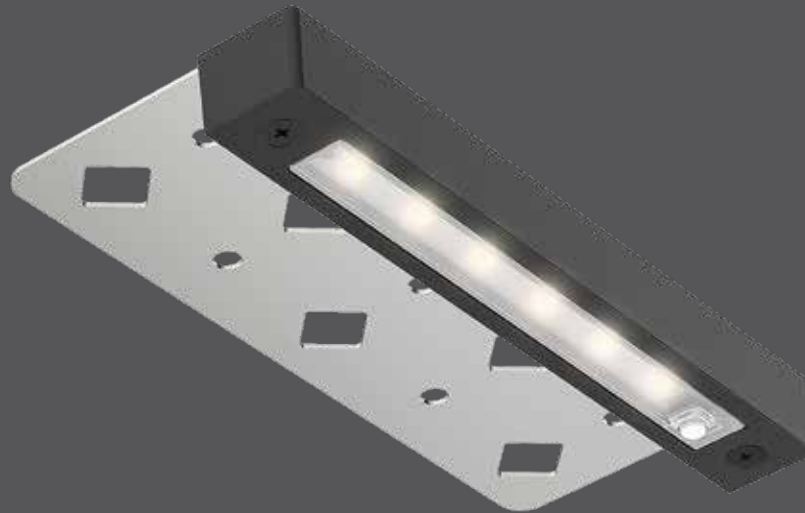

Contour

The Contour's compact size ensures a discreet and unobtrusive appearance while providing ample illumination for small to medium-sized areas. Its sleek and modern design seamlessly integrates into hardscape elements such as walls, steps, and patios. Crafted with high-quality materials, this fixture is built to withstand the elements, ensuring long-lasting durability and performance.

NEW

2200k 2700k 3000k 3500k 4000k

COLOR TEMPERATURE

WET

ETL Intertek

Model	Size	Watts	Delivered lumens	CRI	Color °T	Voltage
LHS07-CC	7"	3 W	200 lm	80	2200, 2700, 3000, 3500, 4000 K	12 VAC

Specifications

Over 50,000 hours of service life
 12VAC input
 110° beam angle
 Frosted lens
 Can be mounted to wood or concrete
 Aluminum construction
 Surface or recessed installation
 Switch-selectable CCT: 2200 K/2700 K/
 3000 K/3500 K/4000 K
 Suitable for wet locations
 5-year warranty