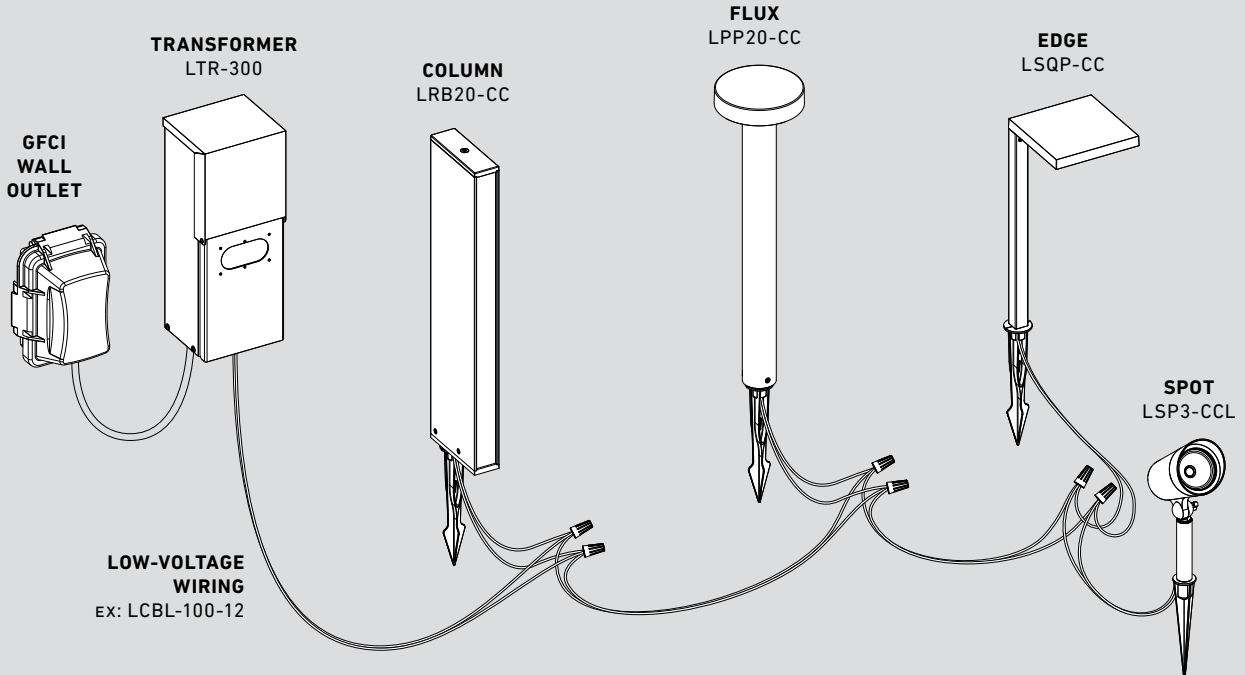

SMART LANDSCAPE LIGHTING - SAMPLE 24VDC WIRING DIAGRAM

LANDSCAPE LIGHTING - SAMPLE 12VAC WIRING DIAGRAM

LANDSCAPE LIGHTING - SAMPLE 120V WIRING DIAGRAM