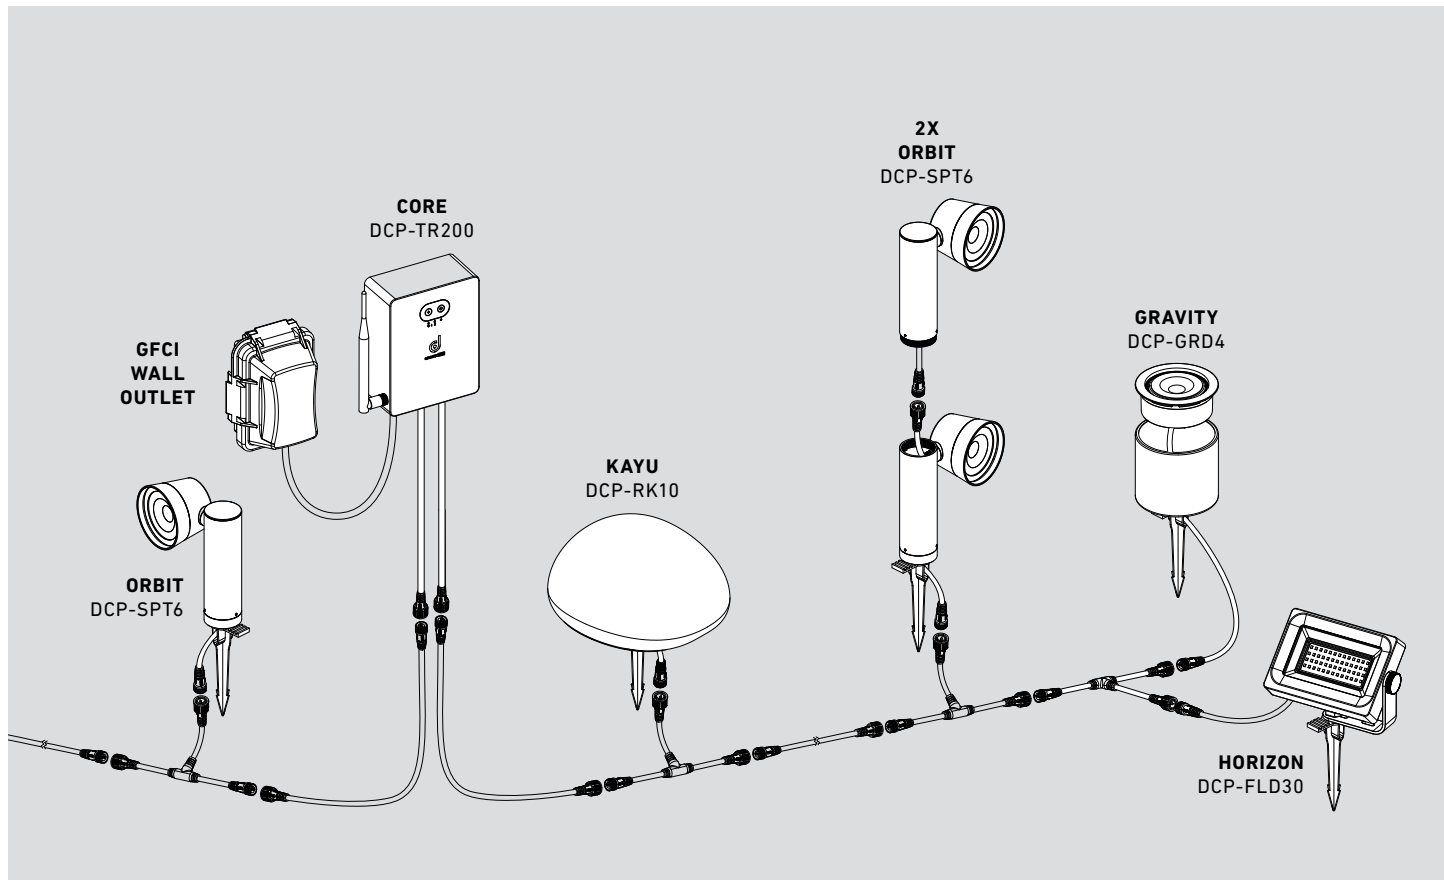

SMART LANDSCAPE LIGHTING - SAMPLE 24VDC WIRING DIAGRAM

LANDSCAPE LIGHTING - SAMPLE 12VAC WIRING DIAGRAM

LANDSCAPE LIGHTING - SAMPLE 120V WIRING DIAGRAM