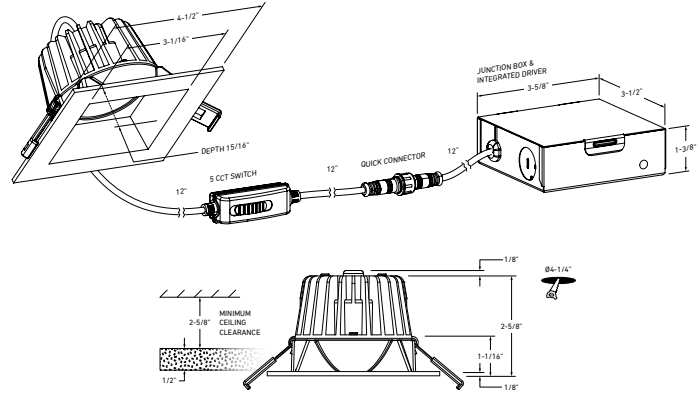

MODEL NAME **RGR4SQ-CC**
RGR SERIES
4-Inch Regressed Square Downlight

When choosing a recessed fixture, eliminating glare is a priority. The unique positioning of the LED module in this series of downlights will meet that important need.

PROJECT: _____ **TYPE:** _____

DATE: _____ **QTY:** _____

NOTES:

QUICK SPECS

SIZE	WATTS	DELIVERED LUMENS*	COLOR °T 5CCT	CRI	VOLTAGE	BEAM ANGLE	FINISH
4"	15W	1100lm	2700K 3000K 3500K 4000K 5000K	90	120V	40°	<input type="radio"/> White <input type="radio"/> Satin Nickel <input checked="" type="radio"/> Black

*Lumen output measured at 3000K

LIGHT DISTRIBUTION

WHAT'S IN THE BOX

- LED recessed fixture
- Junction box
- Push-in wire connectors
- Mounting hardware
- Instruction sheet

CONSTRUCTION

Lens Clear	Type of optics Optical lens	Type of LED COB
Lens material Acrylic	Housing material Cast aluminum	Cut hole size 4-1/4"

ADAPTERS

- REC-EXT108**
108" extension cord for recessed fixtures
- REC-EXT230**
230" extension cord for recessed fixtures

ELECTRICAL DETAILS	Input voltage 108-135V	Output current 330mA	Power factor 99%	Driver type Constant current
	Output voltage 35V	LED model # COB	THD harmonic distortion <30%	Binning type 3 SDCM