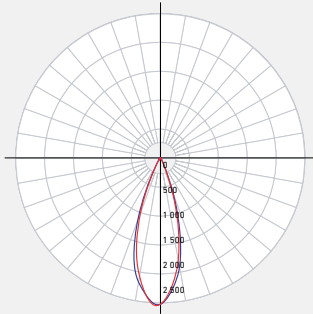

LIGHT DISTRIBUTION

WHAT'S IN THE BOX

- LED recessed fixture
- Junction box
- Push-in wire connectors
- Mounting hardware
- Instruction sheet

CONSTRUCTION

Lens Clear	Type of optics Optical lens	Type of LED COB
Lens material Acrylic	Housing material Cast aluminum	Cut hole size 4-1/4"

RATINGS

Placement Indoor/Outdoor	Lifespan 50,000 hrs.	FT rating FT6
Location Wet	Certifications ETL, FCC, ICES, ES IC, ASTM E283-04, T24	Operating temperature -20° to 40° C

ACCESSORIES

- **RFP-UNI**
  Universal Drilling Plate
- **RFP-46**
  Drilling Plate

ADAPTERS

- **REC-EXT108**
  108" extension cord for recessed fixtures
- **REC-EXT230**
  230" extension cord for recessed fixtures