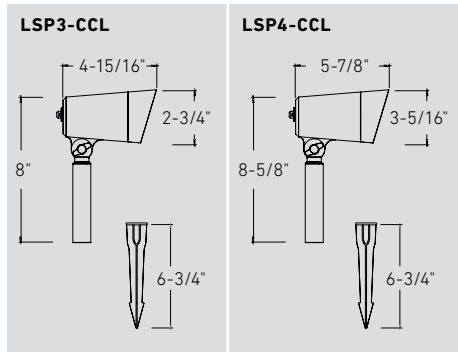

SPOT

3" / 4" SPOT LIGHT

These landscape spots are constructed of solid aluminum and include an integrated LED module that emits a cool, natural, or warm white light in multiple beam patterns.