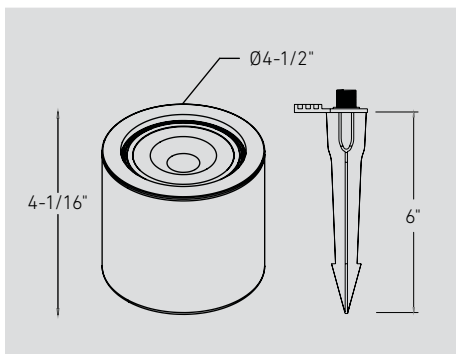

GRAVITY

4" SMART SURFACE / RECESSED LIGHT

Recessed in-ground installation or surface mounted accent light.