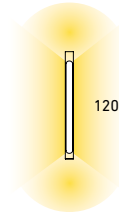

AXIS

20" / 50" SMART PATH LIGHT

A slender form and a soft black finish give this luminaire a contemporary style that fits almost anywhere.

Model	Size	Watts	Lumens	CRI	Color °T	Voltage
DCP-STK20	20"	6 W	310 lm	80	RGB + 2200 K - 4000 K	24 VDC
DCP-STK50	50"	12 W	565 lm			

Specifications

- Excellent color rendering
- Full color spectrum
- 2200K - 4000K in pure whites
- Superior LED performance and lifespan
- Bluetooth mesh technology
- 120° beam angle
- Dimmable through the Dals Connect app
- Over 50,000 hours of service life
- Suitable for wet locations
- 5-year warranty

Finish

● **BK** Black

Beam angle

What's included

- Light fixture
- 6-inch metal ground stake
- 6-inch T-connector
- 6-foot extension cable

Accessories

- **DCP-PTR36**
  Plug-in driver
- **DCP-ACC-MS12**
  12-inch metal ground stake
- **DCP-ACC-MS06**
  6-inch metal ground stake
- **DCP-EXT6FT**
  6-foot extension cable
- **DCP-EXT20FT**
  20-foot extension cable
- **DCP-EXT-T**
  6-inch T-connector

ORION

48' SMART STRING LIGHT

Garden parties, birthdays or a relaxing dinner. Create the perfect atmosphere with the numerous lighting effects provided by the Orion string light.

Model	Size	Watts	Lumens	CRI	Color °T	Voltage
DCP-STG48	48'	24 W	1200 lm	80	RGB + 2200 K - 4000 K	24 VDC

Specifications

- Excellent color rendering
- Full color spectrum
- 2200K - 4000K in pure whites
- 24W plug-in driver included
- One 24W transformer can power two string lights daisy-chained together
- 15 bulbs per string
- On-wire remote control
- Preset animations
- Superior LED performance and lifespan
- Bluetooth mesh technology
- 180° beam angle
- Dimmable through the Dals Connect app
- Over 50,000 hours of service life
- Suitable for wet locations
- 5-year warranty

Finish

● **BK** Black

Beam angle

What's included

- Light fixture
- 24W plug-in driver

Accessories

- **DCP-STGACCLB**
  Bulb replacement
- **DCP-STGACPCB**
  PCB replacement