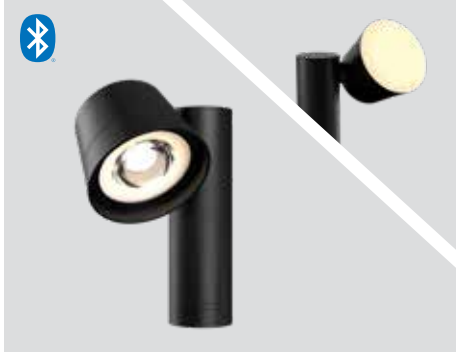

Works with Apple Watch

ORBIT

6" SMART SPOT LIGHT

A swiveling, low profile light designed to brighten a number of exterior applications. Add a second or third fixture together and create a multi-head luminaire.