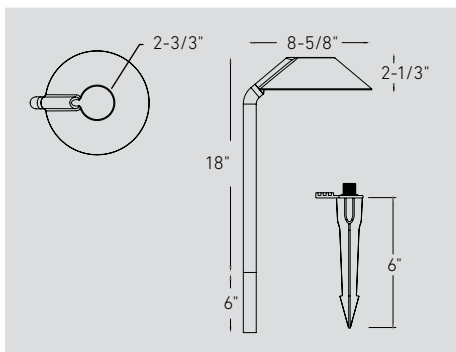

GAÏA

18" / 24" SMART CONICAL PATH LIGHT

The main quality of this modern classic is providing downward, wide-area lighting that is both calming and practical.