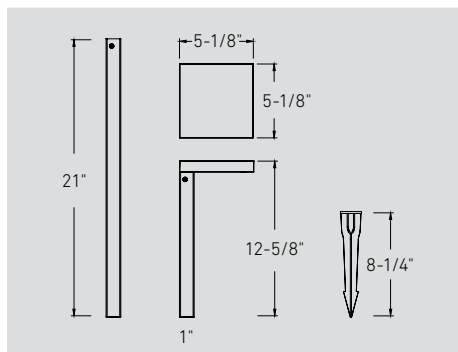

LCBL-100-14
 100 feet, 14 gauge low-voltage wiring

LCBL-100-12
 100 feet, 12 gauge low-voltage wiring

LCBL-200-12
 200 feet, 12 gauge low-voltage wiring

EDGE

12" / 21" SQUARE PATH LIGHT

An adjustable symmetrical downlight luminaire made of rust-resistant aluminum and finished in a matte textured paint.