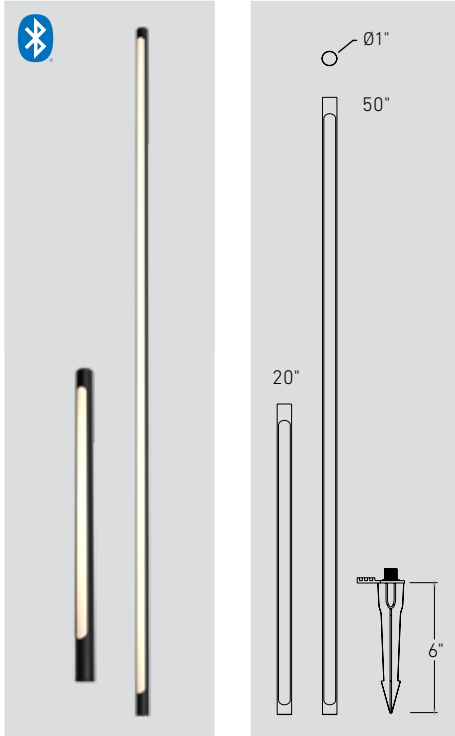

Finish

- BK Black

Beam angle

120°

What's included

- Light fixture
- 6-inch metal ground stake
- 6-inch extension arm
- 6-inch T-connector
- 6-foot extension cable

Accessories

- DCP-PTR36 Plug-in driver
- DCP-ACC-MS12 12-inch metal ground stake
- DCP-ACC-MS06 6-inch metal ground stake
- DCP-ACC-MB Mounting bracket
- DCP-EXT6FT 6-foot extension cable
- DCP-EXT20FT 20-foot extension cable
- DCP-EXT-T 6-inch T-connector

KAYU

GAÏA

AXIS

ORION

AXIS

20" / 50" SMART PATH LIGHT

A slender form and a soft black finish give this luminaire a contemporary style that fits almost anywhere.

Model	Size	Watts	Lumens	CRI	Color °T	Voltage
DCP-STK20	20"	6 W	310 lm	80	RGB + 2200 K - 4000 K	24 VDC
DCP-STK50	50"	12 W	565 lm			