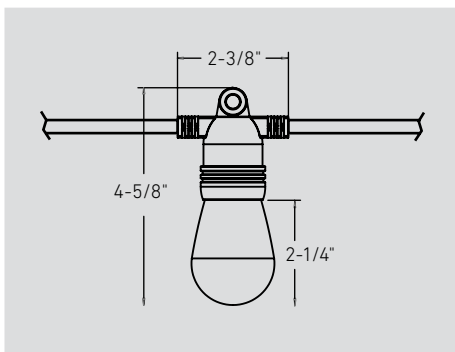

ORION

48' SMART STRING LIGHT

Garden parties, birthdays or a relaxing dinner. Create the perfect atmosphere with the numerous lighting effects provided by the Orion string light.