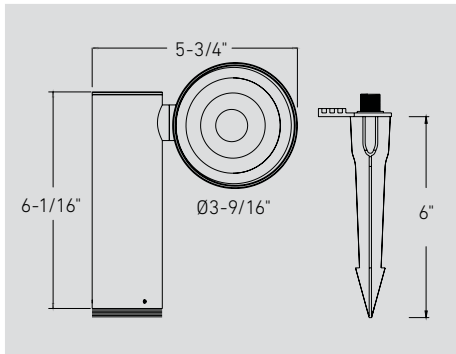

ORBIT

6" SMART SPOT LIGHT

A swiveling, low profile light designed to brighten a number of exterior applications. Add a second or third fixture together and create a multi-head luminaire.