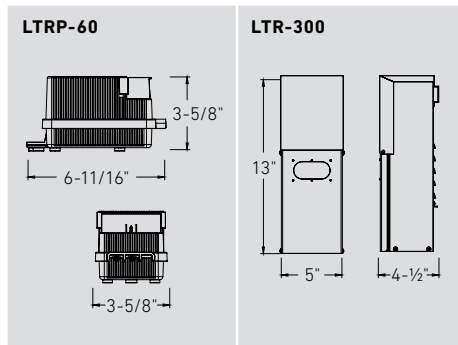

TRANSFORMERS

60W / 300W TRANSFORMERS

Outdoor low-voltage transformers with timer and photocell sensor, 120 VAC to 12V / 13V / 14V / 15V AC, weatherproof.