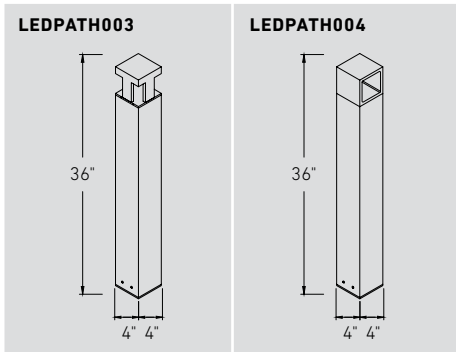

- No voltage drop
- Voltage drop occurs

**120V LANDSCAPE
LIGHTING**

STATURE

36" BOLLARDS

The Stature 120V bollards will complete any project with style. With 7.5W of warm light, flexibility and functionality are at your fingertips.