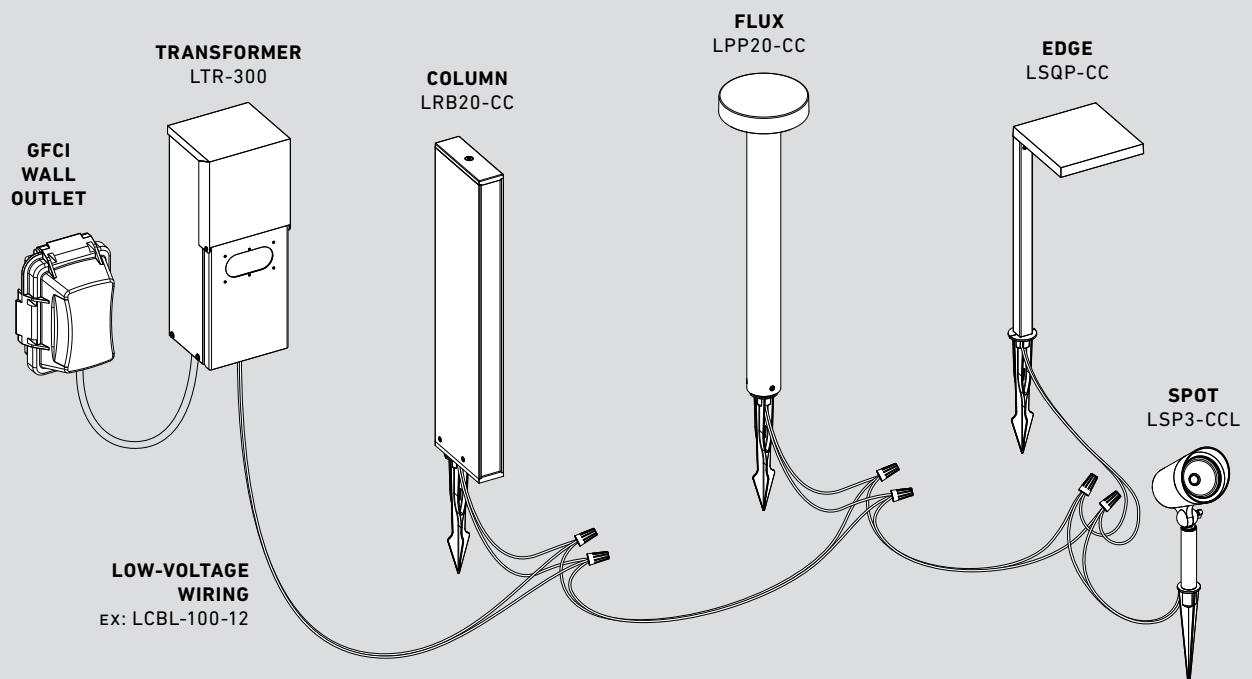

Finish

● **BK** Black

What's included

Low-voltage transformer

Note

For more on wiring lengths, see Voltage Drop charts, beginning on page 12.

LANDSCAPE LIGHTING - SAMPLE 12VAC WIRING DIAGRAM

Simple! All you need is a low-voltage transformer, the fixtures of your choice, and some landscape wire. That's it!