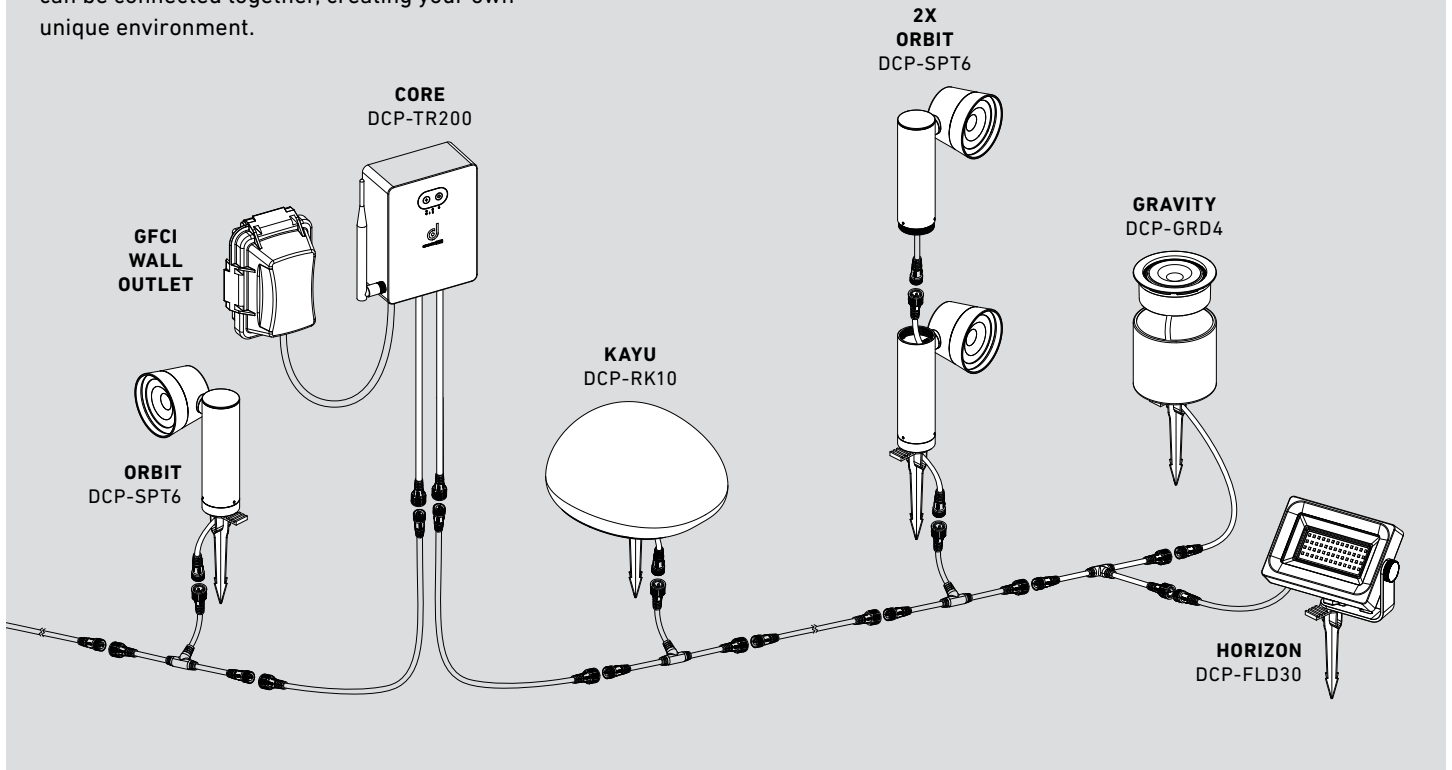

Finish

- **BK** Black

What's included

Low-voltage smart transformer

CORE

SMART LANDSCAPE LIGHTING - SAMPLE 24VDC WIRING DIAGRAM

Mix it up! With our simple quick-connect system, different Dals Connect PRO landscape fixtures can be connected together, creating your own unique environment.