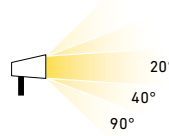

Model	Size	Watts	Lumens	CRI	Color °T	Voltage
LSP3-CCL	3"	10 W	500 lm	80	2200, 2700, 3000, 3500, 4000 K	12 VAC
LSP4-CCL	4"	20 W	1000 lm			

Specifications

Excellent color rendering
 Switch-selectable CCT: 2200K/ 2700K/ 3000K/ 3500K/ 4000K
 Superior LED performance and lifespan
 Interchangeable 20°, 40°, and 90° beam angles
 180° swiveling head
 Over 50,000 hours of service life
 Cast aluminum construction
 Suitable for wet locations
 5-year warranty

Finish

● BK Black

Beam angle

What's included

Light fixture with CCT switch
 Narrow beam lens (20°)
 Spot beam lens (40°)
 Metal ground stake
 Waterproof wire nuts

Accessories

LAN-ACC-MS
 6-3/4-inch metal ground stake