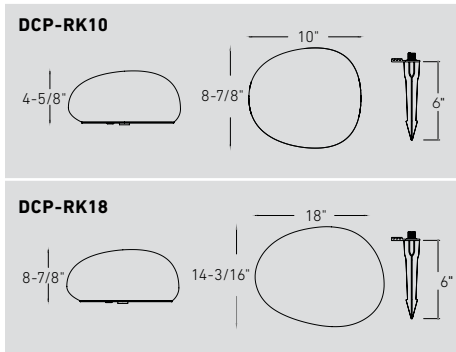

KAYU

10" / 18" SMART ROCK LIGHT

Sprinkle your landscape with subtle touches of light. The Kayu series, a harmonious and organic fixture easily creates a welcoming atmosphere.