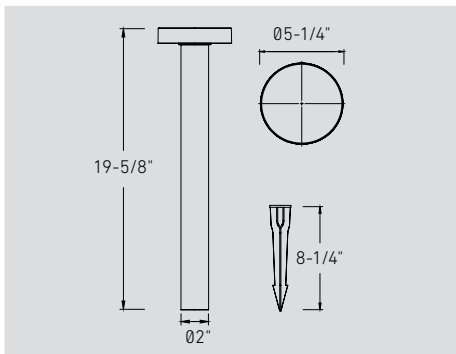

SPOT

EDGE

FLUX

BEACON

FLUX

20" PATH LIGHT

A 360° light spread and cast aluminum construction with a powder-coated finish works well for pathways, garden beds, and entryways.

Model	Size	Watts	Lumens	CRI	Color °T	Voltage
LPP20-CC	20"	8 W	360 lm	80	2200, 2700, 3000, 3500, 4000 K	12 VAC