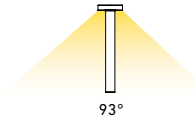

FLUX

20" PATH LIGHT

A 360° light spread and cast aluminum construction with a powder-coated finish works well for pathways, garden beds, and entryways.

Model	Size	Watts	Lumens	CRI	Color °T	Voltage
LPP20-CC	20"	8 W	360 lm	80	2200, 2700, 3000, 3500, 4000 K	12 VAC

Specifications

Excellent color rendering
Switch-selectable CCT: 2200K/ 2700K/ 3000K/ 3500K/ 4000K
Superior LED performance and lifespan
93° beam angle
Can be mounted to wood or concrete
Over 50,000 hours of service life
Cast aluminum construction
Suitable for wet locations
5-year warranty

Finish

● BK Black

Beam angle

What's included

Light fixture with CCT switch
Plastic ground stake
Mounting bracket
Waterproof wire nuts

Accessories

LAN-ACC-PS
8-1/4-inch plastic ground stake
LCBL-50-16
50 feet, 16 gauge low-voltage wiring
LCBL-100-16
100 feet, 16 gauge low-voltage wiring
LCBL-50-14
50 feet, 14 gauge low-voltage wiring
LCBL-100-14
100 feet, 14 gauge low-voltage wiring
LCBL-100-12
100 feet, 12 gauge low-voltage wiring
LCBL-200-12
200 feet, 12 gauge low-voltage wiring

BEACON

26" PATH LIGHT

The Beacon, a minimal light that creates a big impact. Light up garden beds, walkways, or driveways with this low voltage LED fixture made of solid aluminum.

Model	Size	Watts	Lumens	CRI	Color °T	Voltage
LPL26-CC	26"	13 W	800 lm	80	2200, 2700, 3000, 3500, 4000 K	12 VAC

Specifications

Excellent color rendering
Switch-selectable CCT: 2200K/ 2700K/ 3000K/ 3500K/ 4000K
Superior LED performance and lifespan
147° beam angle
Can be mounted to wood or concrete
Over 50,000 hours of service life
Cast aluminum construction
Suitable for wet locations
5-year warranty

Finish

● BK Black

Beam angle

What's included

Light fixture with CCT switch
Plastic ground stake
Mounting bracket
Waterproof wire nuts

Accessories