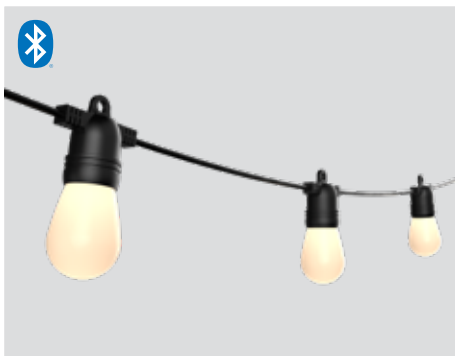

Finish

● **BK** Black

Beam angle

What's included

- Light fixture
- 6-inch metal ground stake
- 6-inch T-connector
- 6-foot extension cable

Accessories

- DCP-PTR36**
Plug-in driver
- DCP-ACC-MS12**
12-inch metal ground stake
- DCP-ACC-MS06**
6-inch metal ground stake
- DCP-EXT6FT**
6-foot extension cable
- DCP-EXT20FT**
20-foot extension cable
- DCP-EXT-T**
6-inch T-connector

ORION

48' SMART STRING LIGHT

Garden parties, birthdays or a relaxing dinner. Create the perfect atmosphere with the numerous lighting effects provided by the Orion string light.

Model	Size	Watts	Lumens	CRI	Color °T	Voltage
DCP-STG48	48'	24 W	1200 lm	80	RGB + 2200 K - 4000 K	24 VDC