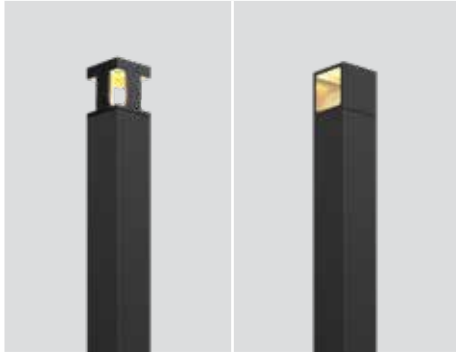

- No voltage drop
- Voltage drop occurs

**120V LANDSCAPE
LIGHTING**

STATURE

36" BOLLARDS

The Stature 120V bollards will complete any project with style. With 7.5W of warm light, flexibility and functionality are at your fingertips.