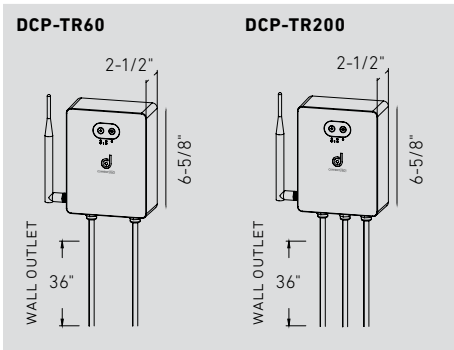

CORE

60W / 200W SMART TRANSFORMER

The heart of your connected landscape system. By adding the Core, you unleash the full potential of smart lighting.