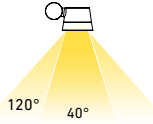

Beam angle

What's included

Light fixture
6-inch metal ground stake
6-inch T-connector
6-foot extension cable
120° frosted lens

Accessories

DCP-PTR36
Plug-in driver
DCP-ACC-MS12
12-inch metal ground stake
DCP-ACC-MS06
6-inch metal ground stake
DCP-ACC-MB
Mounting bracket
DCP-EXT6FT
6-foot extension cable
DCP-EXT20FT
20-foot extension cable
DCP-EXT-T
6-inch T-connector
DCP-SPTXT14
14-inch extension tube