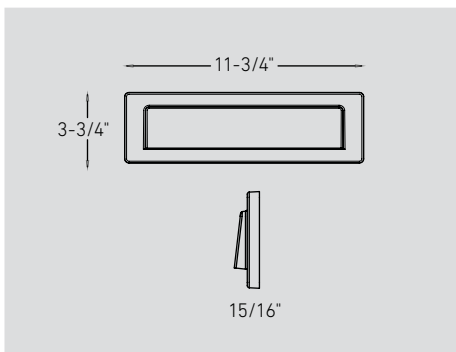

What's included

- Light fixture
- 6-inch metal ground stake
- 6-inch T-connector
- 6-foot extension cable

MASON

12" SMART BRICK / STEP LIGHT

With its minimalistic form, simple casing and subtle appearance, Mason fits seamlessly into the architecture of any home.