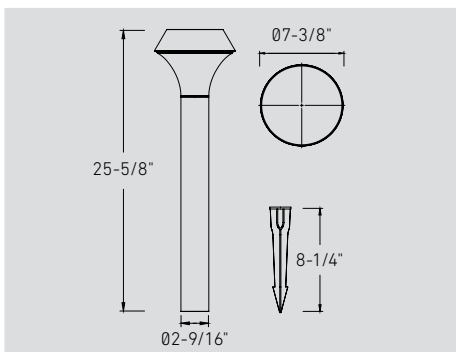

BEACON

26" PATH LIGHT

The Beacon, a minimal light that creates a big impact. Light up garden beds, walkways, or driveways with this low voltage LED fixture made of solid aluminum.