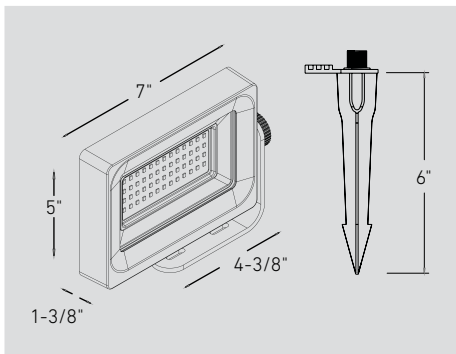

HORIZON

7" SMART FLOOD LIGHT

Incredibly bright with a 120° degree beam angle and a swivel head.