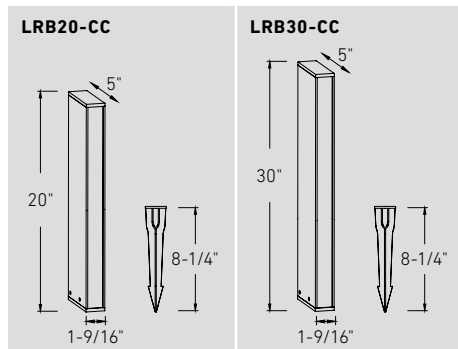

COLUMN

20" / 30" LANDSCAPE BOLLARDS

The Column series, a robust rectangular bollard that features a minimalist design for the ultimate in urban sophistication.