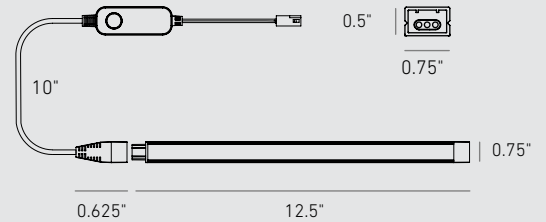

# SWIVLED

A 5 CCT ultra-slim LED strip can be fixed or directional. Both types of brackets are included, the choice is yours.

## SWIVLED12-CC

\*Add 12.5" for each additional unit

Model	Size	Watts	Delivered lumens	CRI	Color °T	Voltage
SWIVLED12-CC	12.5"	3 W	300 lm	80	2700 K/ 3000 K/ 3500 K/ 4000 K/ 5000 K	12 V

### Specifications

10" (25 cm) power cord with CCT switch included  
 Switch-selectable CCT  
 Multiple fixtures can be linked together (Up to 7x SWIVLED in a series)  
 5-year warranty