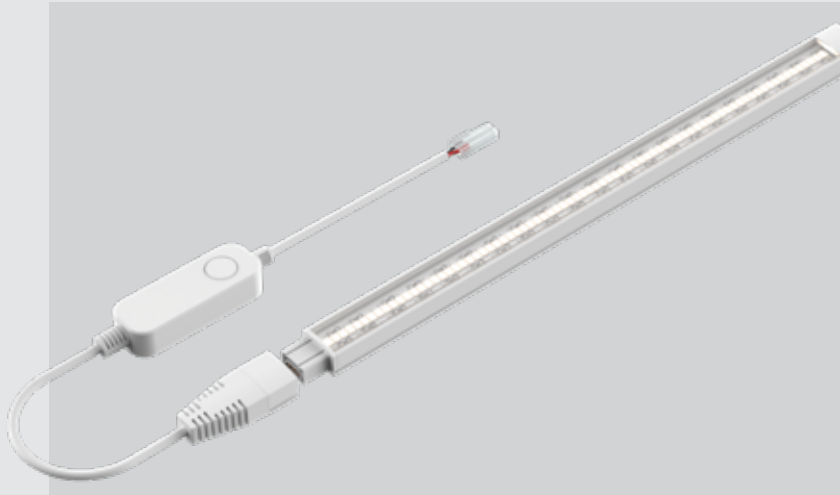

# SWIVLED

A 5 CCT ultra-slim LED strip can be fixed or directional. Both types of brackets are included, the choice is yours.

## SWIVLED12-CC

\*Add 12.5" for each additional unit

Model	Size	Watts	Delivered lumens	CRI	Color °T	Voltage
SWIVLED12-CC	12.5"	3 W	300 lm	80	2700 K/ 3000 K/ 3500 K/ 4000 K/ 5000 K	12 V

### Specifications

10" (25 cm) power cord with CCT switch included  
 Switch-selectable CCT  
 Multiple fixtures can be linked together (Up to 7x SWIVLED in a series)  
 5-year warranty