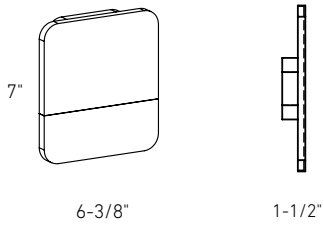

ALTO

The Alto blends light functionality with an opportunity for artistic creation. Combine multiple fixtures to create infinite compositions or simply use alone, the choice is yours.

ADA
COMPLIANT*

Model	Size	Watts	Delivered lumens	CRI	Color °T	Voltage
SQS06-CC*	6"	8.5 W	550 lm	90	2700, 3000, 3500, 4000, 5000 K	120 V
SQS10-CC*	10"	13 W	800 lm			
SQSTP-CC	6"	3 W	190 lm			

SQS06

SQS10

SQSXX-NUM

0123456789
0123456789
0123456789
0123456789
0123456789
- ABCDEFGH
IJKLMNOPQ
RSTUVWXYZ

SQSTP-CC

Specifications

Cast aluminum construction
 Black adhesive character set included with wall sconce only
 Low profile design
 Switch-selectable CCT
 Integrated dimmable driver
 5-year warranty

Finish

- **BK** Black
- **WH** White (model SQSTP-CC only)

Accessories**SQS06-NUM-BK**

An adhesive set of 50 numbers and 27 characters for the SQS06 wall sconce

SQS10-NUM-BK

An adhesive set of 50 numbers and 27 characters for the SQS10 wall sconce