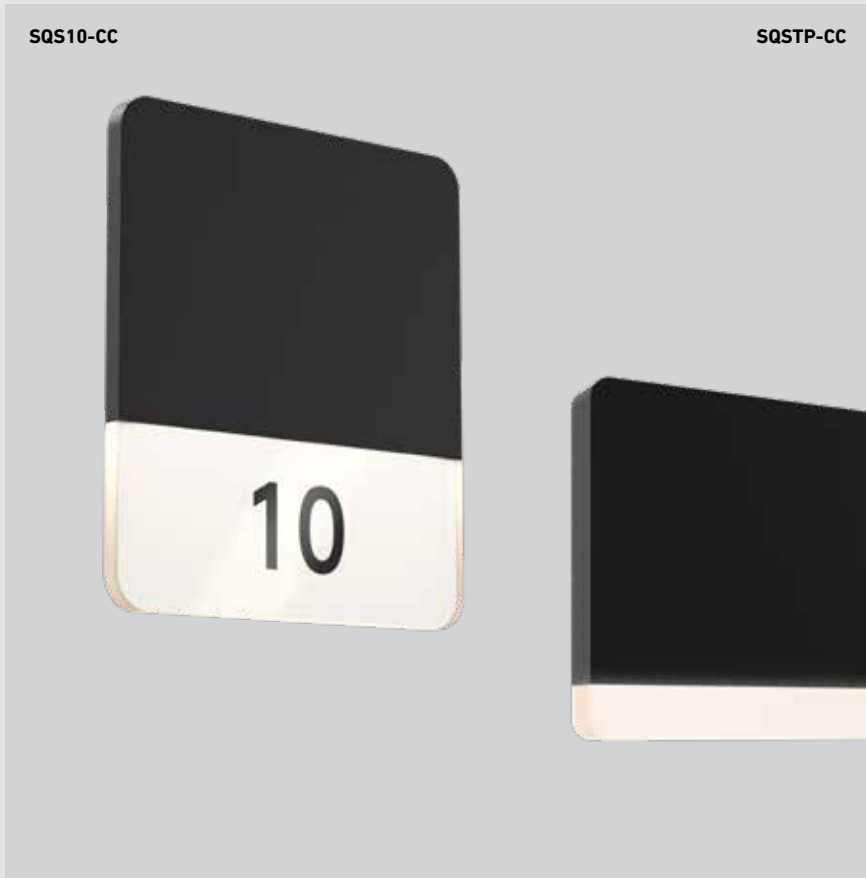

ALTO

The Alto blends light functionality with an opportunity for artistic creation. Combine multiple fixtures to create infinite compositions or simply use alone, the choice is yours.

ADA
COMPLIANT*

Model	Size	Watts	Delivered lumens	CRI	Color °T	Voltage
SQS06-CC*	6"	8.5 W	550 lm	90	2700, 3000, 3500, 4000, 5000 K	120 V
SQS10-CC*	10"	13 W	800 lm			
SQSTP-CC	6"	3 W	190 lm			

SQS06

SQS10

SQSXX-NUM

0123456789
0123456789
0123456789
0123456789
0123456789
- ABCDEFGH
IJKLMNOPQ
RSTUVWXYZ

SQSTP-CC

Specifications

Cast aluminum construction
 Black adhesive character set included with wall sconce only
 Low profile design
 Switch-selectable CCT
 Integrated dimmable driver
 5-year warranty

Finish

- **BK** Black
- **WH** White (model SQSTP-CC only)

Accessories**SQS06-NUM-BK**

An adhesive set of 50 numbers and 27 characters for the SQS06 wall sconce

SQS10-NUM-BK

An adhesive set of 50 numbers and 27 characters for the SQS10 wall sconce