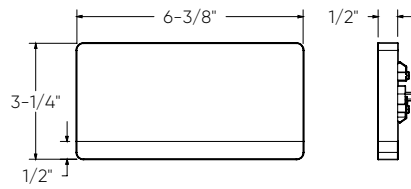

ALTO

The Alto blends light functionality with an opportunity for artistic creation. Combine multiple fixtures to create infinite compositions or simply use alone, the choice is yours.

ADA
COMPLIANT*

Model	Size	Watts	Delivered lumens	CRI	Color °T	Voltage
SQS06-CC*	6"	8.5 W	550 lm	90	2700, 3000, 3500, 4000, 5000 K	120 V
SQS10-CC*	10"	13 W	800 lm			
SQSTP-CC	6"	3 W	190 lm			

SQS06

SQS10

SQSXX-NUM

0123456789
0123456789
0123456789
0123456789
0123456789
- ABCDEFGH
IJKLMNOPQ
RSTUVWXYZ

SQSTP-CC

Specifications

Cast aluminum construction
 Black adhesive character set included with wall sconce only
 Low profile design
 Switch-selectable CCT
 Integrated dimmable driver
 5-year warranty

Finish

- **BK** Black
- **WH** White (model SQSTP-CC only)

Accessories**SQS06-NUM-BK**

An adhesive set of 50 numbers and 27 characters for the SQS06 wall sconce

SQS10-NUM-BK

An adhesive set of 50 numbers and 27 characters for the SQS10 wall sconce