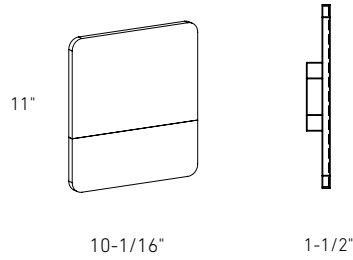

ALTO

The Alto blends light functionality with an opportunity for artistic creation. Combine multiple fixtures to create infinite compositions or simply use alone, the choice is yours.

ADA
COMPLIANT*

Model	Size	Watts	Delivered lumens	CRI	Color °T	Voltage
SQS06-CC*	6"	8.5 W	550 lm	90	2700, 3000, 3500, 4000, 5000 K	120 V
SQS10-CC*	10"	13 W	800 lm			
SQSTP-CC	6"	3 W	190 lm			

SQS06

SQS10

SQSXX-NUM

0123456789
0123456789
0123456789
0123456789
0123456789
- ABCDEFGH
IJKLMNOPQ
RSTUVWXYZ

SQSTP-CC

Specifications

Cast aluminum construction
 Black adhesive character set included with wall sconce only
 Low profile design
 Switch-selectable CCT
 Integrated dimmable driver
 5-year warranty

Finish

- **BK** Black
- **WH** White (model SQSTP-CC only)

Accessories**SQS06-NUM-BK**

An adhesive set of 50 numbers and 27 characters for the SQS06 wall sconce

SQS10-NUM-BK

An adhesive set of 50 numbers and 27 characters for the SQS10 wall sconce