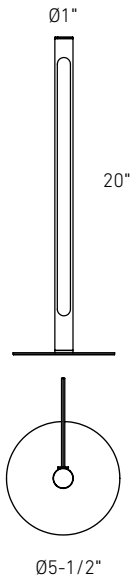

# AXIS PRO

The digital Axis 20" table lamp and 50" floor lamp let you adjust individual segments for precise illumination, offering a fully personalized lighting experience. Additionally, select from a range of pre-designed smooth animations to create the perfect mood.

Model	Size	Watts	Delivered lumens	CRI	Color °T	Voltage
SM-STTL20	20"	7 W	360 lm	80+	RGB + 2200 K - 6500 K	120 V
SM-STFL50	50"	14 W	720 lm			

**SM-STTL20****SM-STFL50****Specifications**

Full color spectrum  
 2700K - 6500K in pure whites  
 Create gradients  
 Preset animations  
 Aluminum construction  
 On-cord on/off physical switch  
 Dimmable through the Dals Connect app and the Clicc remote (DCP-RMCT)  
 5-year warranty