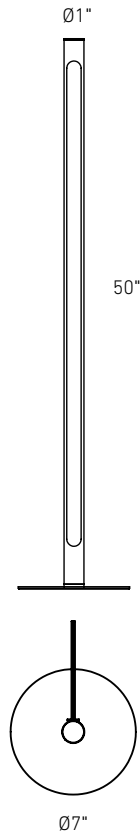

# AXIS PRO

The digital Axis 20" table lamp and 50" floor lamp let you adjust individual segments for precise illumination, offering a fully personalized lighting experience. Additionally, select from a range of pre-designed smooth animations to create the perfect mood.

Model	Size	Watts	Delivered lumens	CRI	Color °T	Voltage
SM-STTL20	20"	7 W	360 lm	80+	RGB + 2200 K - 6500 K	120 V
SM-STFL50	50"	14 W	720 lm			

**SM-STTL20****SM-STFL50****Specifications**

Full color spectrum  
 2700K - 6500K in pure whites  
 Create gradients  
 Preset animations  
 Aluminum construction  
 On-cord on/off physical switch  
 Dimmable through the Dals Connect app and the Clicc remote (DCP-RMCT)  
 5-year warranty