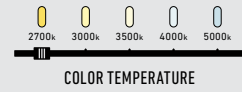

PROFILE

Love at first sight, guaranteed. This will not only give you up and down lighting but also central through a delicate acrylic opening. Want to adapt your lighting to your environment? No problem. This wall mount has five color temperatures to choose from which makes it ideal for city or country living.

Model	Size	Watts	Delivered lumens	CRI	Color °T	Voltage
LWJ08-CC	8"	10 W	390 lm	90	2700, 3000, 3500, 4000, 5000 K	120 V
LWJ16-CC	16"	20 W	760 lm			
LWJ24-CC	24"	45 W	2345 lm			

LWJ08-CC

LWJ16-CC

LWJ24-CC

Specifications

- Made of extruded aluminum
- Unique up, down, and center lighting output
- Low profile design
- Switch-selectable CCT
- Integrated dimmable driver
- 5-year warranty

Finish

- BK Black
- WH White (LWJ16-CC only)