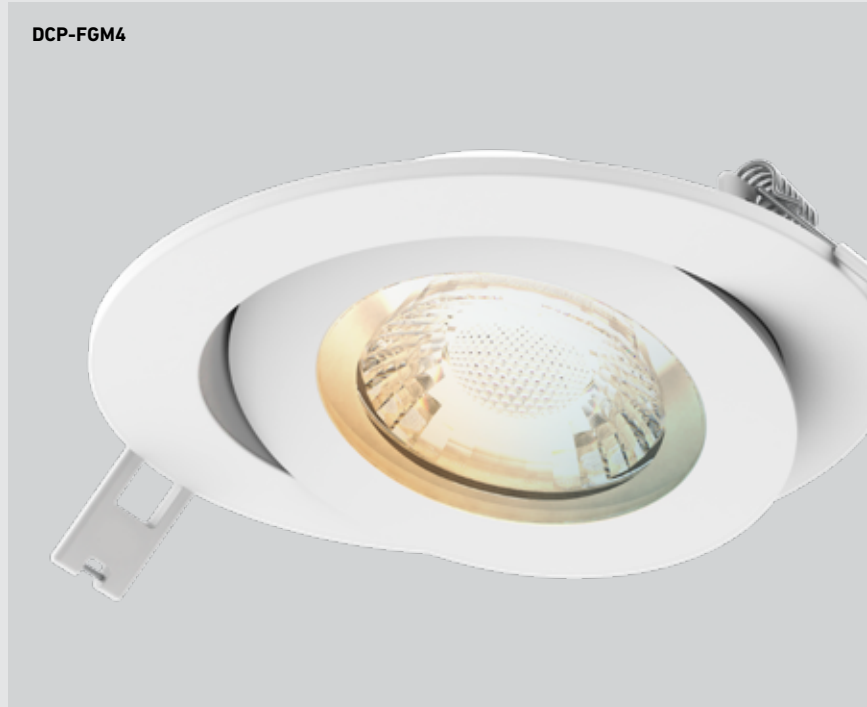

NEW

PIVOT PRO

The Pivot Pro gimbal recessed light offers adjustable, app-controlled illumination, enhancing both convenience and atmosphere in any space.

WET

SWIVEL/DIRECTIONAL

CHANGE COLORS

AIR TIGHT

IC RATED

T24 JA8 CERTIFIED

Model	Size	Watts	Delivered lumens	CRI	Color °T	Voltage
DCP-FGM4	4"	9 W	532 lm	90	RGB + 2700 K - 6500 K	120 V

DCP-FGM4

Ø4-1/4"

Ø4-13/16"

Specifications

Includes a junction box with integrated driver
Full color spectrum
2700K - 6500K in pure whites
40° beam angle
90° tilting, 360° rotation
Dimmable through the Dals Connect app and the Clicc remote (DCP-RMCT)
5-year warranty

Finish

WH White

Accessories

DCP-RMCT

Smart remote

RFP-UNI

Universal rough-in plate

RFP-46

Rough-in plate

Note

Add the DALs Connect Pro Hub for even greater flexibility: voice control, remote access, expanded mesh network, ability to connect up to 128 devices per Hub.

Download the Dals Connect app