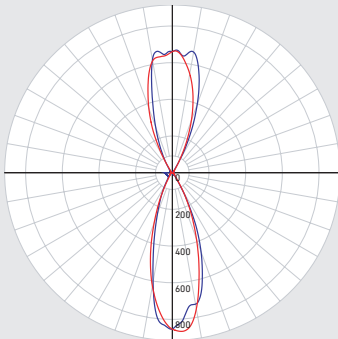

LIGHT DISTRIBUTION

CONSTRUCTION

Lens Half frosted	Finish type Powder coated	Type of LED SMD
Lens material Plastic	Housing material Aluminum	Mounting Octo Jbox

RATINGS

Location Indoor/outdoor	Lifespan 50,000 hrs.	IP rating IP65
Environment Wet	Certifications ETL, FCC, ICES, ADA	Operating temperature -20° to 50° C

WHAT'S IN THE BOX

- LED wall mount
- Mounting bracket
- Mounting hardware
- Wire nuts
- Instruction sheet

ACCESSORIES

-

ADAPTERS

-