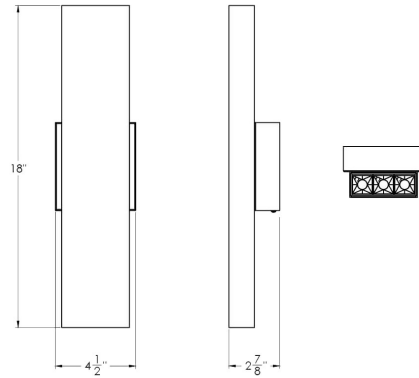

**MODEL NAME** **MSLWALL-CC**  
**PINPOINT WALL**  
**LED Wall Mount**

From classic to modern exteriors to residential or commercial interiors, this sconce is a must see. With its up/down light and less than four inch profile, this is discretion at its finest without compromising on performance.

<b>PROJECT:</b>	<b>TYPE:</b>
<b>DATE:</b>	<b>QTY:</b>
<b>NOTES:</b>	

**QUICK SPECS**

SIZE	WATTS	DELIVERED LUMENS*	COLOR °T 5CCT	CRI	VOLTAGE	BEAM ANGLE	LIGHT DIRECTION	FINISH
18"	15W	760lm	2700K 3000K 3500K 4000K 5000K	90	120V	30°	Up and down	● Black