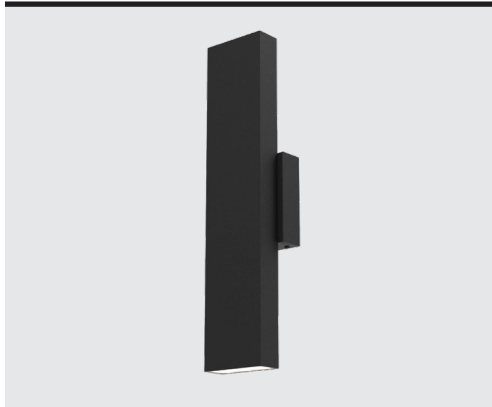

**MODEL NAME** **MSLWALL-CC**  
**PINPOINT WALL**  
**LED Wall Mount**

From classic to modern exteriors to residential or commercial interiors, this sconce is a must see. With its up/down light and less than four inch profile, this is discretion at its finest without compromising on performance.

<b>PROJECT:</b>	<b>TYPE:</b>
<b>DATE:</b>	<b>QTY:</b>
<b>NOTES:</b>	

**QUICK SPECS**

SIZE	WATTS	DELIVERED LUMENS*	COLOR °T 5CCT	CRI	VOLTAGE	BEAM ANGLE	LIGHT DIRECTION	FINISH
18"	15W	760lm	2700K 3000K 3500K 4000K 5000K	90	120V	30°	Up and down	● Black

\*Lumen output measured at 3000K

**LIGHT DISTRIBUTION**

**CONSTRUCTION**

<b>Lens</b> Half frosted	<b>Finish type</b> Powder coated	<b>Type of LED</b> SMD
<b>Lens material</b> Plastic	<b>Housing material</b> Aluminum	<b>Mounting</b> Octo Jbox