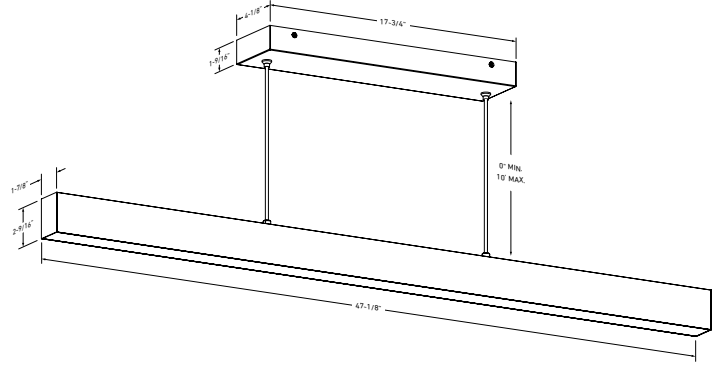

PROJECT: _____ **TYPE:** _____

DATE: _____ **QTY:** _____

NOTES:

QUICK SPECS

SIZE	WATTS	DELIVERED LUMENS*	COLOR °T 5CCT	CRI	VOLTAGE	BEAM ANGLE	LIGHT DIRECTION	FINISH
48"	40W	Total: 2805lm Up: 337lm Down: 2468lm	2700K 3000K 3500K 4000K 5000K	93.5	120V	105°	Up/down: 12% Up 88% Down	● Black ○ White