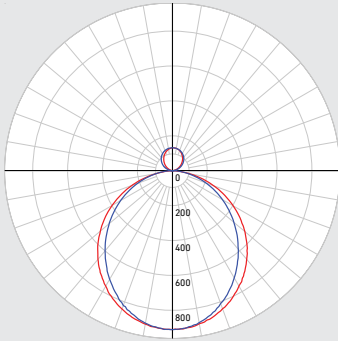

LIGHT DISTRIBUTION

CONSTRUCTION

Lens Frosted	Finish type Powder coated	Type of LED SMD
Lens material PC	Housing material Aluminium extrusion	Mounting Octo Jbox

RATINGS

Placement Indoor	Lifespan 50,000 hrs.	IP rating IP20
Location Dry	Certifications ES, ETL, FCC, ICES, T20, T24	Operating temperature -20° to 40° C

WHAT'S IN THE BOX

- LED linear pendant
- Mounting bracket
- Mounting hardware
- Wire nuts
- Instruction sheet

ACCESSORIES

[LNACC-L16FT](#)
16-foot lens for Boulevard series pendants and recessed linears

ADAPTERS

-