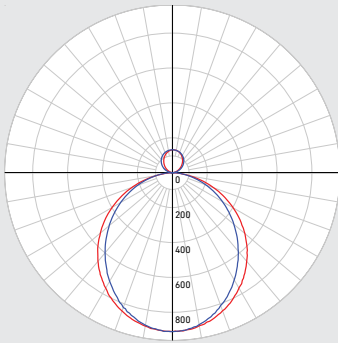

LIGHT DISTRIBUTION

CONSTRUCTION

Lens Frosted	Finish type Powder coated	Type of LED SMD
Lens material PC	Housing material Aluminium extrusion	Mounting Octo Jbox

RATINGS

Placement Indoor	Lifespan 50,000 hrs.	IP rating IP20
Location Dry	Certifications ES, ETL, FCC, ICES, T20, T24	Operating temperature -20° to 40° C

WHAT'S IN THE BOX

- LED linear pendant
- Mounting bracket
- Mounting hardware
- Wire nuts
- Instruction sheet

ACCESSORIES

[LNACC-L16FT](#)
16-foot lens for Boulevard series pendants and recessed linears

ADAPTERS

-