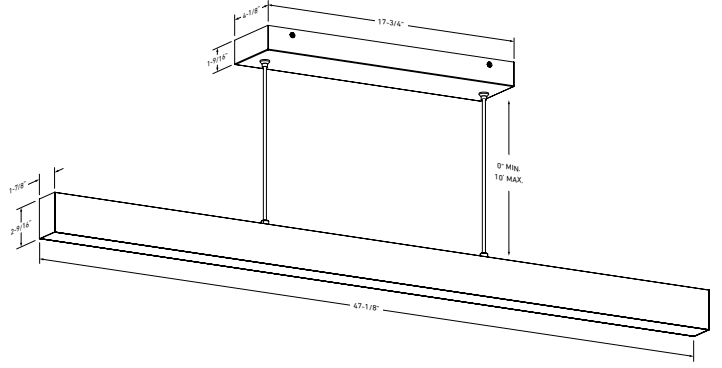

MODEL NAME **LNPD48-CC**
BOULEVARD PENDANT
48" linear pendant

The Boulevard series, a linear light fixture perfect for general office, home, and shop illumination. Can be interconnected to produce striking visual effects.

PROJECT: _____ **TYPE:** _____

DATE: _____ **QTY:** _____

NOTES:

QUICK SPECS

SIZE	WATTS	DELIVERED LUMENS*	COLOR °T 5CCT	CRI	VOLTAGE	BEAM ANGLE	LIGHT DIRECTION	FINISH
48"	40W	Total: 2805lm Up: 337lm Down: 2468lm	2700K 3000K 3500K 4000K 5000K	93.5	120V	105°	Up/down: 12% Up 88% Down	● Black ○ White