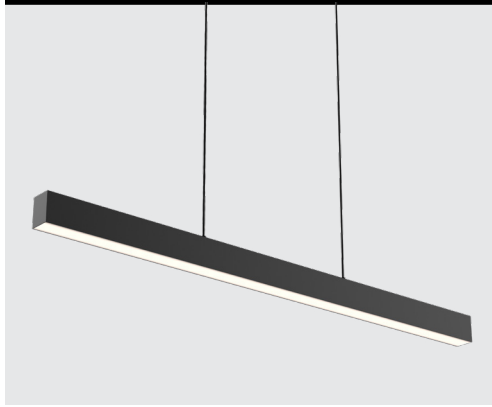

MODEL NAME **LNPD48-CC**
BOULEVARD PENDANT
48" linear pendant

The Boulevard series, a linear light fixture perfect for general office, home, and shop illumination. Can be interconnected to produce striking visual effects.

PROJECT: _____ **TYPE:** _____

DATE: _____ **QTY:** _____

NOTES:

QUICK SPECS

SIZE	WATTS	DELIVERED LUMENS*	COLOR °T 5CCT	CRI	VOLTAGE	BEAM ANGLE	LIGHT DIRECTION	FINISH
48"	40W	Total: 2805lm Up: 337lm Down: 2468lm	2700K 3000K 3500K 4000K 5000K	93.5	120V	105°	Up/down: 12% Up 88% Down	● Black ○ White

*Lumen output measured at 3000K

LIGHT DISTRIBUTION

CONSTRUCTION

Lens Frosted	Finish type Powder coated	Type of LED SMD
Lens material PC	Housing material Aluminium extrusion	Mounting Octo Jbox

RATINGS

Placement Indoor	Lifespan 50,000 hrs.	IP rating IP20
Location Dry	Certifications ES, ETL, FCC, ICES, T20, T24	Operating temperature -20° to 40° C