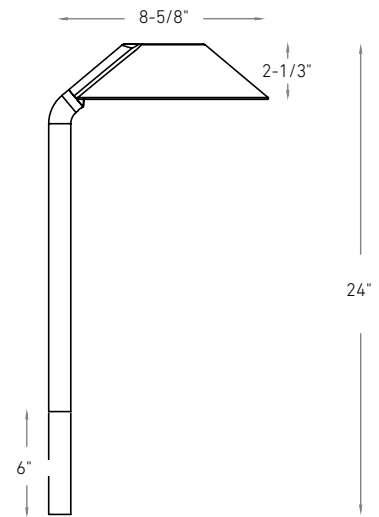

CHANGE COLORS

DCP-CPL24

Easy-Select Button

No app needed, press to choose from 7 colors or tunable white tones (2200K–4000K).

Model	Size	Watts	Delivered lumens	CRI	Color °T	Voltage
DCP-CPL24	24"	6 W	470 lm	80	RGB + 2200 K - 4000 K	24 VDC

DCP-CPL24

Specifications

Full color spectrum
 2200K - 4000K in pure whites
 Adjustable height: 18" or 24"
 120° beam angle
 Dimmable through the DALI Connect app and the Clicc remote (DCP-RMCT)
 5-year warranty