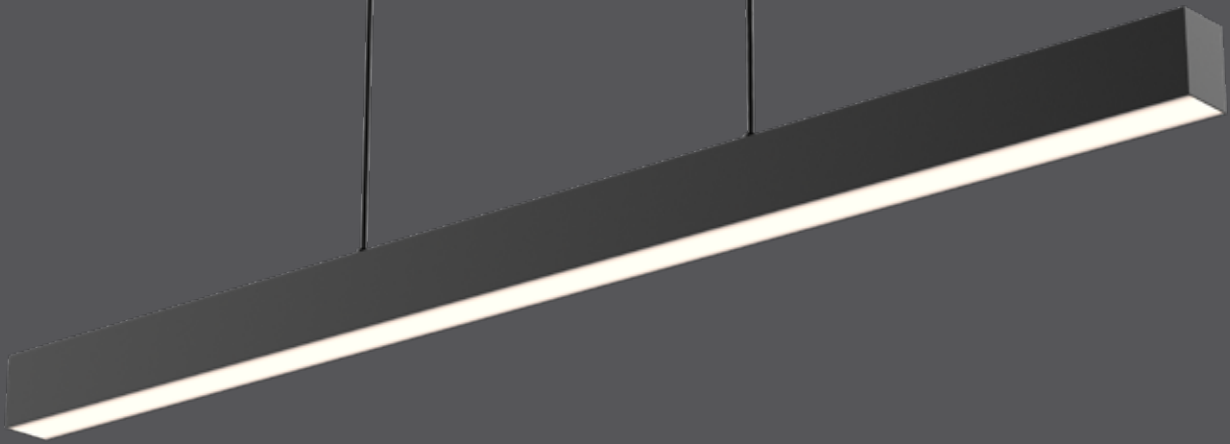

# Boulevard pendant

The Boulevard series, a linear modular light fixture perfect for general office, home, and shop illumination. Can be interconnected to produce striking visual effects.

NEW

DRY

**JA8**  
CERTIFIED

Model	Size	Watts	Delivered lumens	CRI	Color °T	Voltage
<b>LNPD48-CC</b>	48"	40 W	2805 lm	90	2700, 3000, 3500, 4000, 5000 K	120 V
<b>LNPD48-CC-V</b>	48"	40 W	2805 lm			120, 277, 347 V

### Specifications

Switch-selectable CCT:2700 K/ 3000 K/  
3500 K/ 4000 K/ 5000 K  
Unique 20% up/ 80% down light output  
120VAC / 60Hz input  
Over 50,000 hours of service life  
Adjustable height up to 10 feet  
Aluminum housing which serves as a  
highly efficient heat sink  
Multiple fixtures can be  
connected together  
Integrated dimmable driver  
Canopy mount on 4" octagonal  
junction box  
Dimming ranges from 10% to 100%.  
Refer to website for dimmer compatibility  
5-year warranty