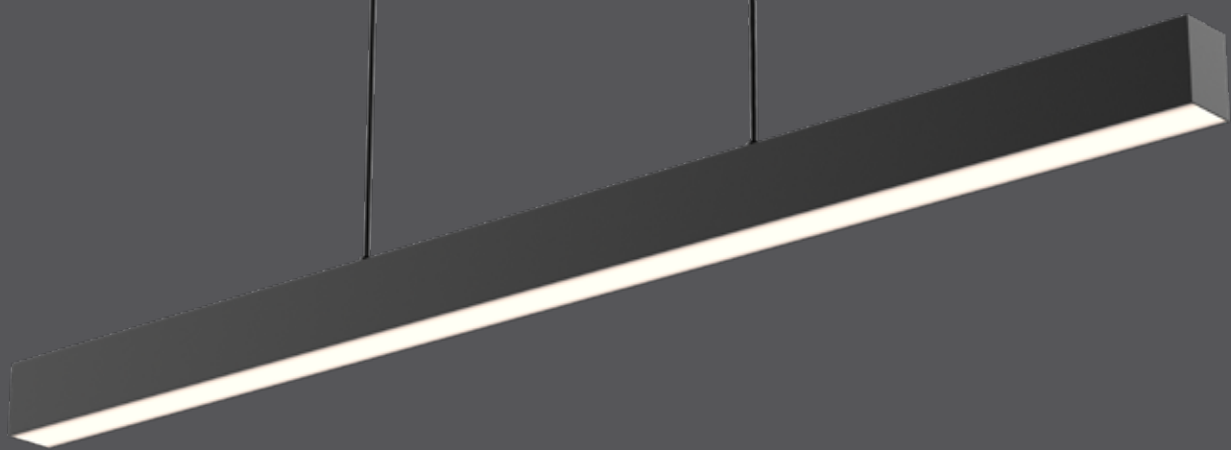

# Boulevard pendant

The Boulevard series, a linear modular light fixture perfect for general office, home, and shop illumination. Can be interconnected to produce striking visual effects.

DRY

T24  
JA8  
CERTIFIED

Model	Size	Watts	Delivered lumens	CRI	Color °T	Standard voltage	Multi-voltage ⚡
<b>LNPD48-CC</b>	48"	40 W	2805 lm	90	2700, 3000, 3500, 4000, 5000 K	120V, Triac dimming	MV: 120 / 277 / 347V, 0-10V dimming

### Specifications

Switch-selectable CCT: 2700 K / 3000 K / 3500 K / 4000 K / 5000 K

Unique 20% up / 80% down light output  
120VAC / 60Hz input

Over 50,000 hours of service life

Adjustable height up to 10 feet

Aluminum housing which serves as a highly efficient heat sink

Multiple fixtures can be connected together

Integrated dimmable driver

Canopy mount on 4" octagonal junction box

Dimming ranges from 10% to 100%.