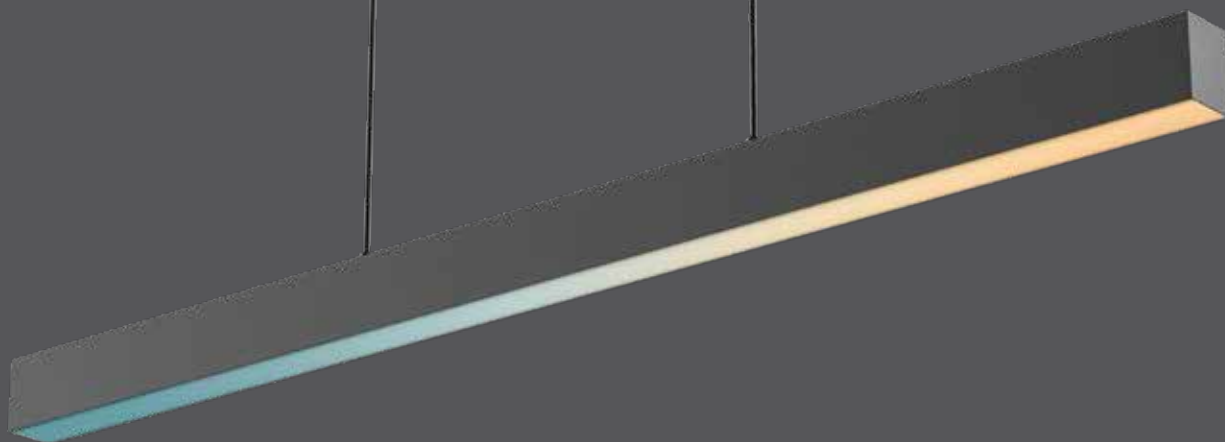

Boulevard pendant Pro

The Boulevard series, a linear modular light fixture perfect for general office, home, and shop illumination. Can be interconnected to produce striking visual effects.

CHANGE COLORS

IC

RATED

AIR TIGHT

DRY

Bluetooth®

Intertek

T24

JA8

CERTIFIED

Model	Size	Watts	Delivered lumens	CRI	Color °T	Voltage
DCP-LNPD48	48"	40 W	2620 lm	90	RGB + 2700 K - 6500 K	120 V

Specifications

Includes a junction box with integrated driver
 Over 50,000 hours of service life
 Full color spectrum
 2700K - 6500K in pure whites
 108° beam angle
 Dimmable through the Dals Connect app only
 Bluetooth mesh technology
 IC certification (suitable for direct contact with insulation)
 For indoor use only
 Air-tight certified as per ASTM E283-04
 5-year warranty

Finish

● **BK** Black

Accessories

LNACC-L16FT
 16-foot lens for Boulevard series pendants and recessed linears

DCP-RMCT

Smart remote

Note

Add the DALS Connect Pro Hub for even greater flexibility: voice control, remote access, expanded mesh network, ability to connect up to 128 devices per Hub.