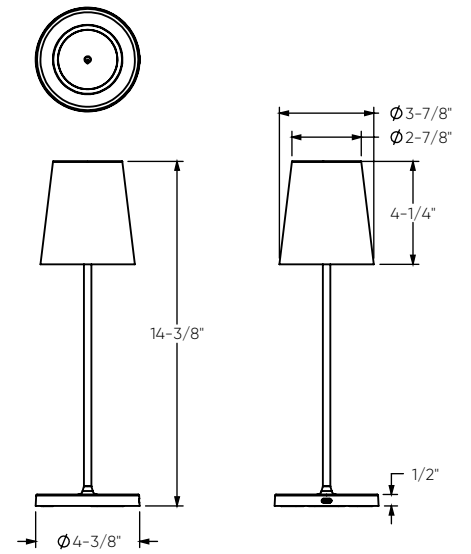

RTL-3C

Specifications

USB-C input/charge
Button-selectable CCT
98° beam angle
Smooth stepless dimming
5-year warranty

Finish

- **BK** Black
- **SA** Sage green
- **WH** White

Note

Other color temperatures and finish options are available but may require minimum order quantities (MOQs) and longer lead times. Please contact your DALIS representative for more information.