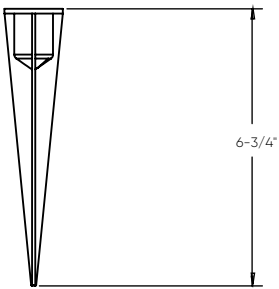

SLIM SPOT

Illuminate your outdoor landscape with precision using this 12V spotlight, featuring a narrow 10° beam angle for focused and impactful lighting.

Model	Size	Watts	Delivered lumens	CRI	Color °T	Voltage
LSS10-CC	5-1/2"	10 W	370 lm	80	2200, 2700, 3000, 3500, 4000 K	12 VAC

LSS10-CC

Specifications

180° swiveling head
Ground stake included
10° beam angle
Switch-selectable CCT
5-year warranty

Note

Low-voltage transformer required.
Sold separately.

Other color temperatures and finish options are available but may require minimum order quantities (MOQs) and longer lead times. Please contact your DALI representative for more information.