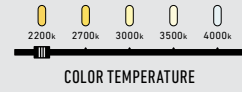

SLIM SPOT

Illuminate your outdoor landscape with precision using this 12V spotlight, featuring a narrow 10° beam angle for focused and impactful lighting.

Model	Size	Watts	Delivered lumens	CRI	Color °T	Voltage
LSS10-CC	5-1/2"	10 W	370 lm	80	2200, 2700, 3000, 3500, 4000 K	12 VAC

LSS10-CC

Specifications

180° swiveling head
Ground stake included
10° beam angle
Switch-selectable CCT
5-year warranty

Note

Low-voltage transformer required.
Sold separately.

Other color temperatures and finish options are available but may require minimum order quantities (MOQs) and longer lead times. Please contact your DALI representative for more information.