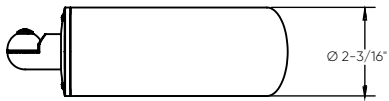

SLIM SPOT

Illuminate your outdoor landscape with precision using this 12V spotlight, featuring a narrow 10° beam angle for focused and impactful lighting.

Model	Size	Watts	Delivered lumens	CRI	Color °T	Voltage
LSS10-CC	5-1/2"	10 W	370 lm	80	2200, 2700, 3000, 3500, 4000 K	12 VAC

LSS10-CC

Specifications

180° swiveling head
Ground stake included
10° beam angle
Switch-selectable CCT
5-year warranty

Note

Low-voltage transformer required.
Sold separately.

Other color temperatures and finish options are available but may require minimum order quantities (MOQs) and longer lead times. Please contact your DALI representative for more information.