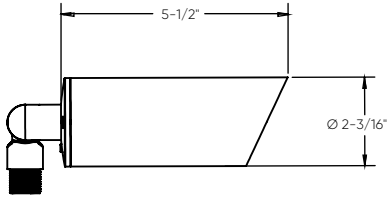

SLIM SPOT

Illuminate your outdoor landscape with precision using this 12V spotlight, featuring a narrow 10° beam angle for focused and impactful lighting.

Model	Size	Watts	Delivered lumens	CRI	Color °T	Voltage
LSS10-CC	5-1/2"	10 W	370 lm	80	2200, 2700, 3000, 3500, 4000 K	12 VAC

LSS10-CC

Specifications

180° swiveling head
Ground stake included
10° beam angle
Switch-selectable CCT
5-year warranty

Note

Low-voltage transformer required.
Sold separately.

Other color temperatures and finish options are available but may require minimum order quantities (MOQs) and longer lead times. Please contact your DALI representative for more information.