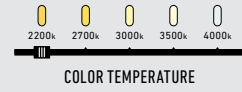

EDGE

A symmetrical luminaire made of rust-resistant aluminum and finished in a matte textured paint. Perfect for walkways, garden beds, or simply to direct the eye to some of your home's best features. Equipped with color-select technology that allows you to cast a particular color of light.

Model	Size	Watts	Delivered lumens	CRI	Color °T	Voltage
LSQP-CC	12"	3 W	265 lm	80	2200, 2700, 3000, 3500, 4000 K	12 VAC

LSQP-CC

Specifications

Ground stake included
90° beam angle
Switch-selectable CCT
21" extension tube included
5-year warranty