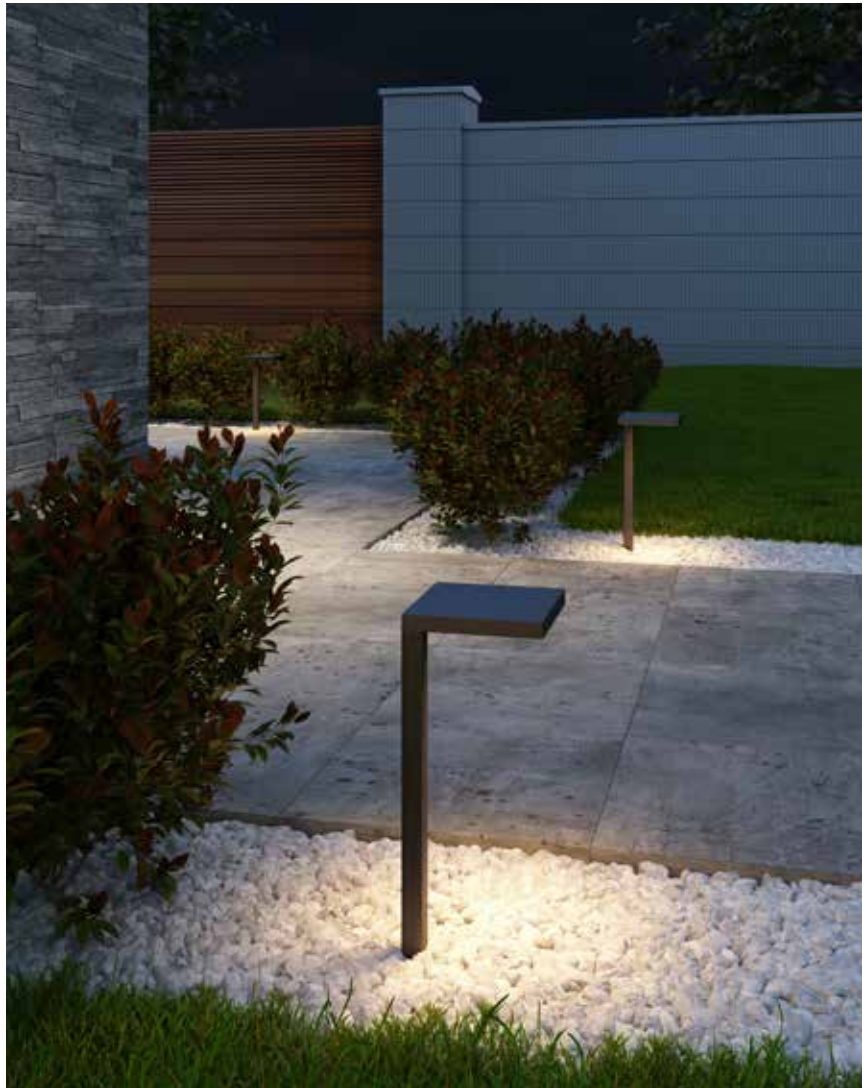

EDGE

A symmetrical luminaire made of rust-resistant aluminum and finished in a matte textured paint. Perfect for walkways, garden beds, or simply to direct the eye to some of your home's best features. Equipped with color-select technology that allows you to cast a particular color of light.

Model	Size	Watts	Delivered lumens	CRI	Color °T	Voltage
LSQP-CC	12"	3 W	265 lm	80	2200, 2700, 3000, 3500, 4000 K	12 VAC

LSQP-CC

Specifications

Ground stake included
90° beam angle
Switch-selectable CCT
21" extension tube included
5-year warranty