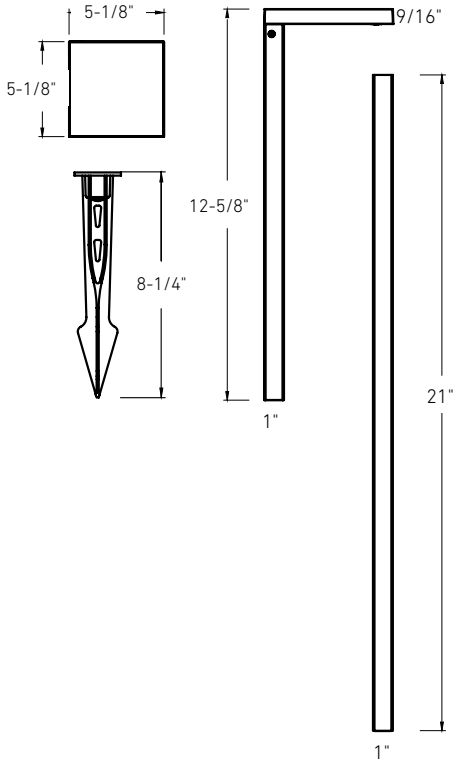

EDGE

A symmetrical luminaire made of rust-resistant aluminum and finished in a matte textured paint. Perfect for walkways, garden beds, or simply to direct the eye to some of your home's best features. Equipped with color-select technology that allows you to cast a particular color of light.

Model	Size	Watts	Delivered lumens	CRI	Color °T	Voltage
LSQP-CC	12"	3 W	265 lm	80	2200, 2700, 3000, 3500, 4000 K	12 VAC

LSQP-CC

Specifications

Ground stake included
90° beam angle
Switch-selectable CCT
21" extension tube included
5-year warranty