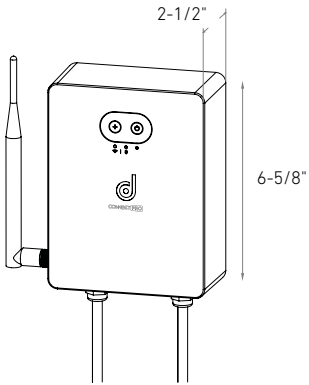

### DCP-TR60

60W low-voltage smart transformer