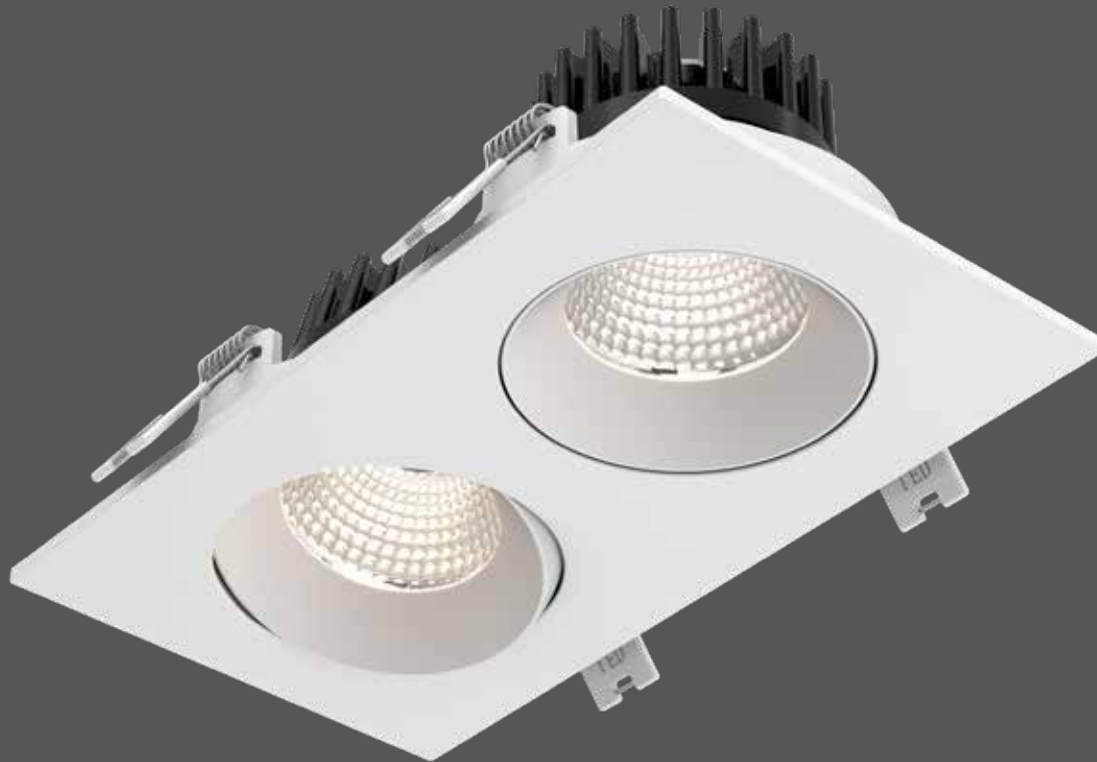

# Revolve duo

Our Recessed family has grown with a new range of adjustable downlights. The effortless design and high functionality of these fixtures are sure to make a welcome addition in any room.

UPGRADE

WET

30°

SWIVEL/DIRECTIONAL

IC RATED

AIR TIGHT

COLOR TEMPERATURE

JA8 CERTIFIED

Model	Size	Watts	Delivered lumens	CRI	Color °T	Standard voltage	Multi-voltage ⚡
<b>GBR35-CC-DUO</b>	2x 3.5"	24 W	1740 lm	90	2700, 3000, 3500, 4000, 5000 K	120V, Triac dimming	MV: 120 / 277 / 347V, 0-10V dimming

### Specifications

Includes a junction box with integrated dimmable driver

Can be daisy chained

Superior LED performance and lifespan

30° tilting, 360° rotation

Minimal heat emission

Aluminum construction

Switch-selectable CCT: 2700K/3000 K/3500 K/4000 K/5000 K

Low profile

40° beam spread

IC certification (suitable for direct contact with insulation)

Air-tight certified as per ASTM E283-04

Suitable for wet locations

Refer to website for dimmer compatibility

Ideal operating temperature: