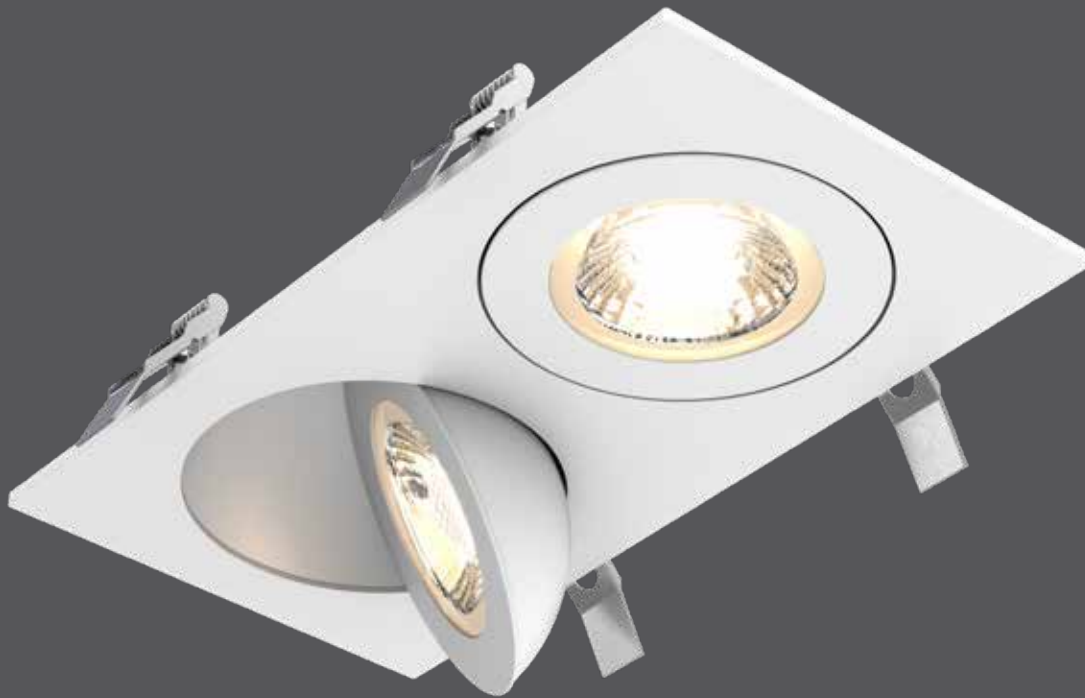

Pivot duo

With an infinite choice of beam direction, Pivot Duo provides a discrete yet functional solution to general or accent lighting within your space.

UPGRADE

WET

SWIVEL/DIRECTIONAL

IC RATED

COLOR TEMPERATURE

JA8 CERTIFIED

Model	Size	Watts	Delivered lumens	CRI	Color °T	Standard voltage	Multi-voltage ⚡
FGM4-CC-DUO	4"	18 W	1475 lm	90	2700, 3000, 3500, 4000, 5000 K	120V, Triac dimming	MV: 120 / 277 / 347V, 0-10V dimming

Specifications

Includes a junction box with integrated dimmable driver
 Can be daisy chained
 Superior LED performance and lifespan
 90° tilting, 360° rotation
 Minimal heat emission
 Aluminum construction
 Switch-selectable CCT: 2700K/3000 K/3500 K/4000 K/5000 K
 Low profile
 40° beam spread
 IC certification (suitable for direct contact with insulation)
 Air-tight certified as per ASTM E283-04
 Suitable for wet locations
 Refer to website for dimmer compatibility
 Ideal operating temperature: -20° to 40° C
 5-year warranty

Finish

- **BK** Black
- **WH** White

Accessories

- RFP-DUO**
Rough-in plate
- REC-CC-EXT8FT**
8-foot extension cable
- REC-CC-EXT20FT**
20-foot extension cable

Multi-voltage ⚡

This product family offers multi-voltage drivers (120/277/347) that are dimmable using 0-10V dimming systems. Please note that longer lead times may apply for this option. Kindly reach out to your DALI representative for additional information and to confirm availability.