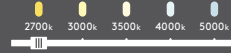

Pivot duo

With an infinite choice of beam direction, Pivot Duo provides a discrete yet functional solution to general or accent lighting within your space.

UPGRADE

WET

SWIVEL/DIRECTIONAL

IC RATED

COLOR TEMPERATURE

JA8 CERTIFIED

Model	Size	Watts	Delivered lumens	CRI	Color °T	Standard voltage	Multi-voltage ⚡
FGM4-CC-DUO	4"	18 W	1475 lm	90	2700, 3000, 3500, 4000, 5000 K	120V, Triac dimming	MV: 120 / 277 / 347V, 0-10V dimming

Specifications

Includes a junction box with integrated dimmable driver
 Can be daisy chained
 Superior LED performance and lifespan
 90° tilting, 360° rotation
 Minimal heat emission
 Aluminum construction
 Switch-selectable CCT: 2700K/3000 K/3500 K/4000 K/5000 K
 Low profile
 40° beam spread
 IC certification (suitable for direct contact with insulation)
 Air-tight certified as per ASTM E283-04
 Suitable for wet locations
 Refer to website for dimmer compatibility
 Ideal operating temperature: -20° to 40° C
 5-year warranty