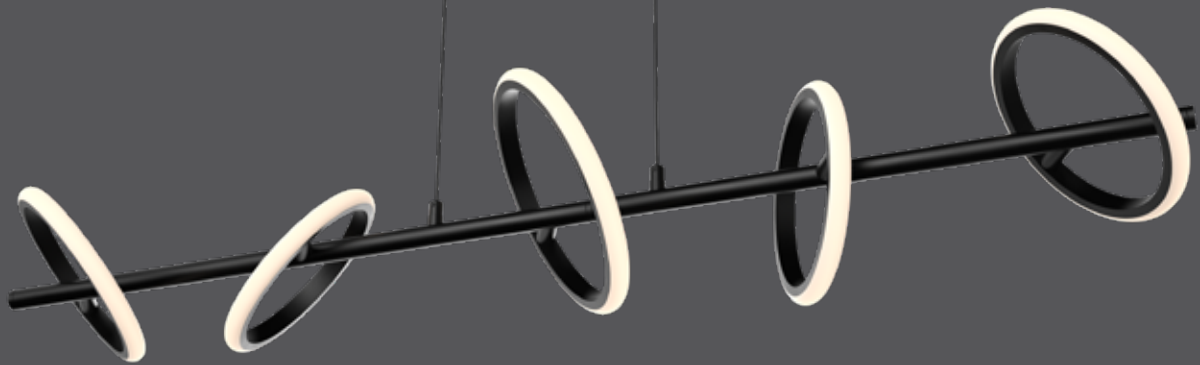

# Olympia five

A statement lamp with a lot of character. With its 5 adjustable rings, this linear pendant emits a bright light that makes it perfect for use as a primary light source over a kitchen counter, dining table, or even in a bar setting.

NEW

DRY

Model	Size	Watts	Delivered lumens	CRI	Color °T	Voltage
RRPD5-CC	42"	30 W	1530 lm	80	2700, 3000, 3500, 4000, 5000 K	120 V

### Specifications

Over 50,000 hours of service life  
 Adjustable height up to 6 feet  
 Switch-selectable CCT: 2700 K/3000 K/  
 3500 K/4000 K/5000 K  
 Integrated dimmable driver  
 Suitable for dry locations  
 Canopy mount on 4" octagon  
 junction box  
 Refer to website for dimmer compatibility  
 5-year warranty

### Finish

● **BK** Black