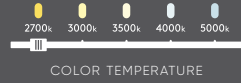

# Olympia five

A statement lamp with a lot of character. With its 5 adjustable rings, this linear pendant emits a bright light that makes it perfect for use as a primary light source over a kitchen counter, dining table, or even in a bar setting.

NEW

DRY

Model	Size	Watts	Delivered lumens	CRI	Color °T	Voltage
RRPD5-CC	42"	30 W	1530 lm	80	2700, 3000, 3500, 4000, 5000 K	120 V

### Specifications

Over 50,000 hours of service life  
 Adjustable height up to 6 feet  
 Switch-selectable CCT: 2700 K/3000 K/  
 3500 K/4000 K/5000 K  
 Integrated dimmable driver  
 Suitable for dry locations  
 Canopy mount on 4" octagon  
 junction box  
 Refer to website for dimmer compatibility  
 5-year warranty