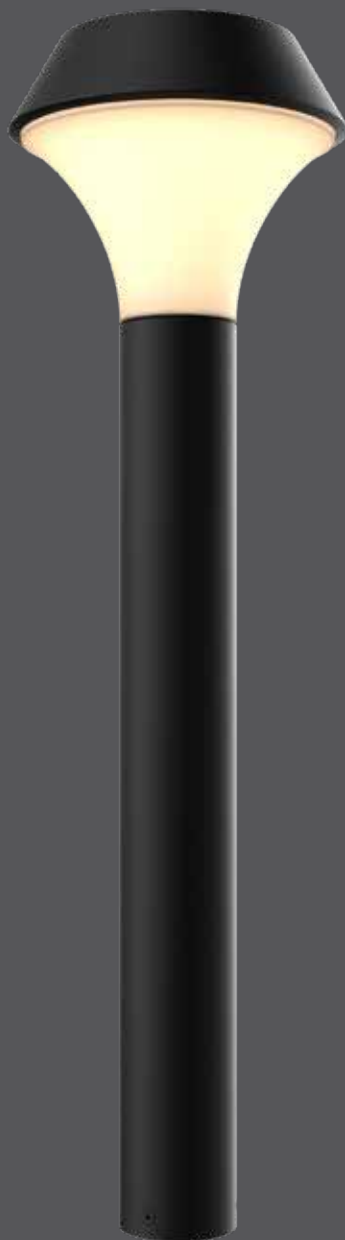

Beacon

The Beacon, a minimal light that creates a big impact. Light up garden beds, walkways, or driveways with this low-voltage LED fixture made of solid aluminum with a black powder-coated finish. The included ground spike allows this light to be placed effortlessly in any area of your yard.

Model	Size	Watts	Delivered lumens	CRI	Color °T	Voltage
LPL26-CC	26"	13 W	800 lm	80	2200, 2700, 3000, 3500, 4000 K	12 VAC

Specifications

Over 50,000 hours of service life
 12VAC input
 Ground stake included
 147° beam angle
 Frosted lens
 Can be mounted to wood or concrete (screws not included)
 Cast aluminum construction
 Switch-selectable CCT: 2200 K/2700 K/3000 K/3500 K/4000 K
 Suitable for wet locations
 5-year warranty