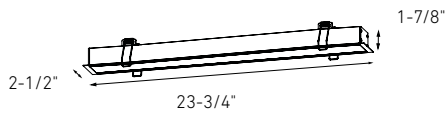

Model	Size	Watts	Delivered lumens	CRI	Color °T	Voltage
DCP-LNR24	24"	20 W	1785 lm	90	RGB + 2700 K - 6500 K	120 V
DCP-LNR48	48"	40 W	3380 lm			

DCP-LNR24

23-1/4" x 2-1/8"

**DCP-LNR48**

47-1/4" x 2-1/8"

**Specifications**