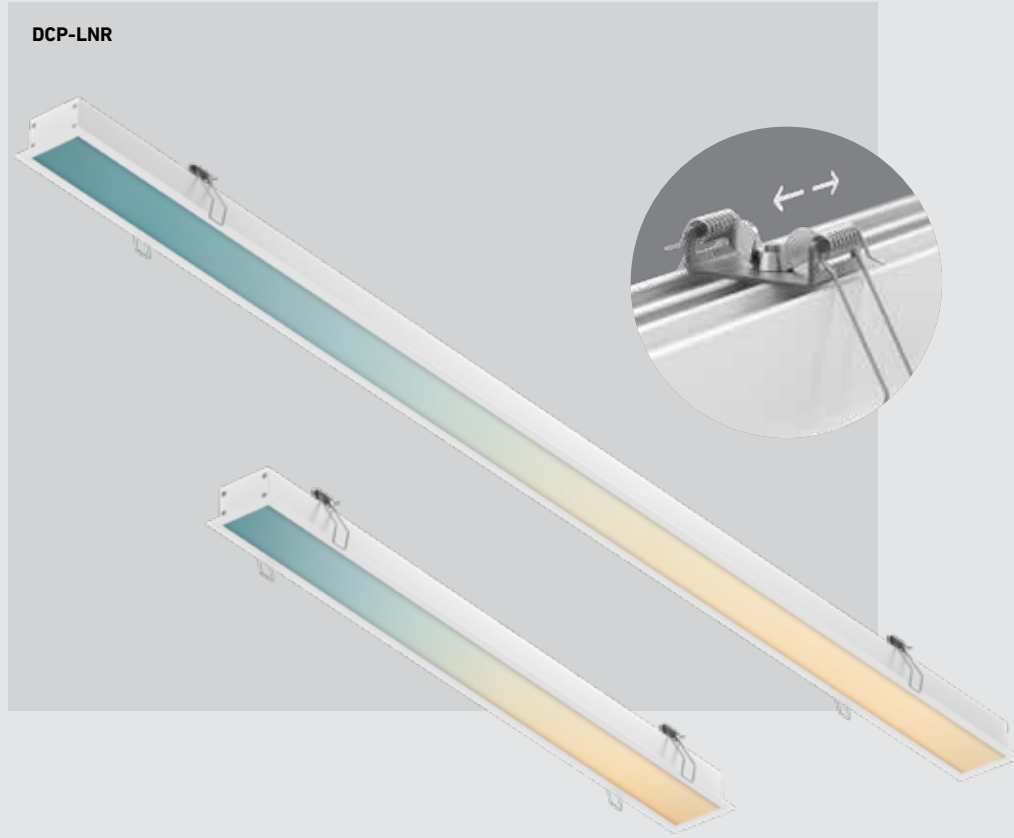

BOULEVARD PRO

The Boulevard series, an architectural recessed lighting channel that can be installed in a wide range of commercial and residential environments. Add depth to ceiling planes with a visible separation, or seamlessly daisy-chained to create dramatic effects.

Model	Size	Watts	Delivered lumens	CRI	Color °T	Voltage
DCP-LNR24	24"	20 W	1785 lm	90	RGB + 2700 K - 6500 K	120 V
DCP-LNR48	48"	40 W	3380 lm			

DCP-LNR24

23-1/4" x 2-1/8"

**DCP-LNR48**

47-1/4" x 2-1/8"

**Specifications**

Includes a junction box with integrated driver

Full color spectrum

2700K - 6500K in pure whites

108° beam angle

Dimmable through the Dals Connect app and the Clicc remote (DCP-RMCT)

5-year warranty

Finish

○ **WH** White

Accessories**LNACC-L16FT**

16-foot lens for Boulevard series pendants and recessed linears

DCP-RMCT

Smart remote

RFP-LNR24

Rough-in plate for LNR24

RFP-LNR48

Rough-in plate for LNR48