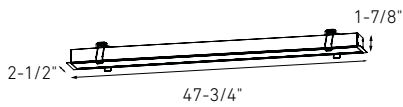

Model	Size	Watts	Delivered lumens	CRI	Color °T	Voltage
DCP-LNR24	24"	20 W	1785 lm	90	RGB + 2700 K - 6500 K	120 V
DCP-LNR48	48"	40 W	3380 lm			

DCP-LNR24

23-1/4" x 2-1/8"

**DCP-LNR48**

47-1/4" x 2-1/8"

**Specifications**