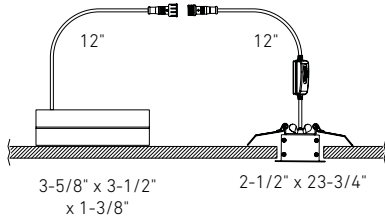

Model	Size	Watts	Delivered lumens	CRI	Color °T	Voltage
DCP-LNR24	24"	20 W	1785 lm	90	RGB + 2700 K - 6500 K	120 V
DCP-LNR48	48"	40 W	3380 lm			

DCP-LNR24

23-1/4" x 2-1/8"

**DCP-LNR48**

47-1/4" x 2-1/8"

**Specifications**