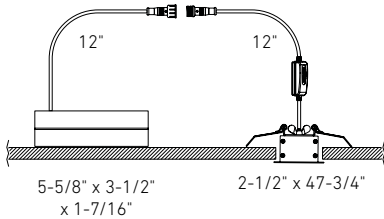

Model	Size	Watts	Delivered lumens	CRI	Color °T	Voltage
DCP-LNR24	24"	20 W	1785 lm	90	RGB + 2700 K - 6500 K	120 V
DCP-LNR48	48"	40 W	3380 lm			

DCP-LNR24

23-1/4" x 2-1/8"

**DCP-LNR48**

47-1/4" x 2-1/8"

**Specifications**