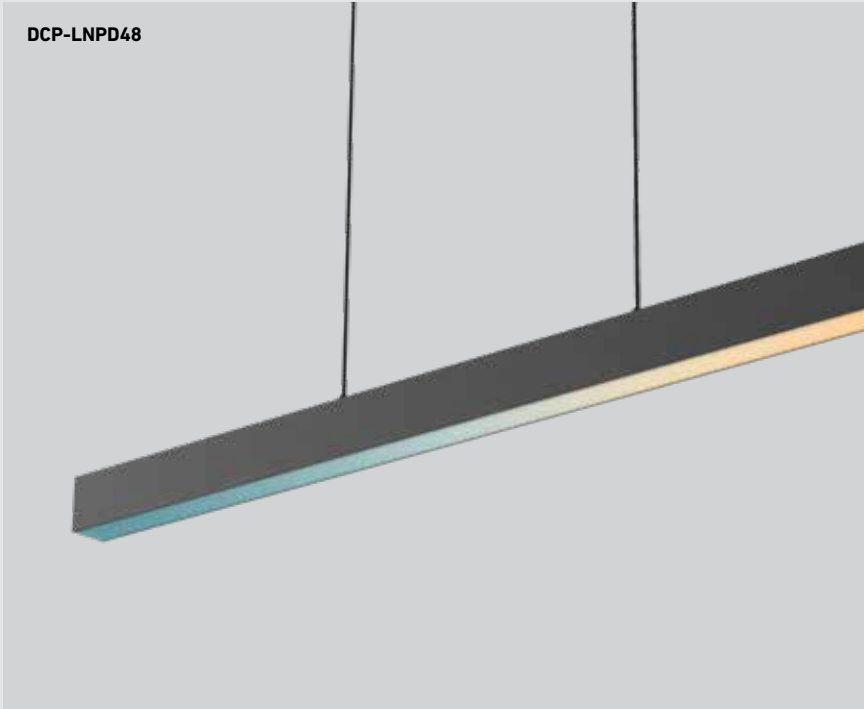

# BOULEVARD PENDANT PRO

The Boulevard series, a linear modular light fixture perfect for general office, home, and shop illumination. Can be interconnected to produce striking visual effects.

CHANGE COLORS

AIR TIGHT

**IC**  
RATED

**T24**  
**JA8**  
CERTIFIED

Model	Size	Watts	Delivered lumens	CRI	Color °T	Voltage
DCP-LNPD48	48"	40 W	2620 lm	90	RGB + 2700 K - 6500 K	120 V

### Specifications

Includes a junction box with integrated driver  
Full color spectrum  
2700K - 6500K in pure whites  
108° beam angle  
Dimmable through the Dals Connect app and the Clicc remote (DCP-RMCT)  
5-year warranty