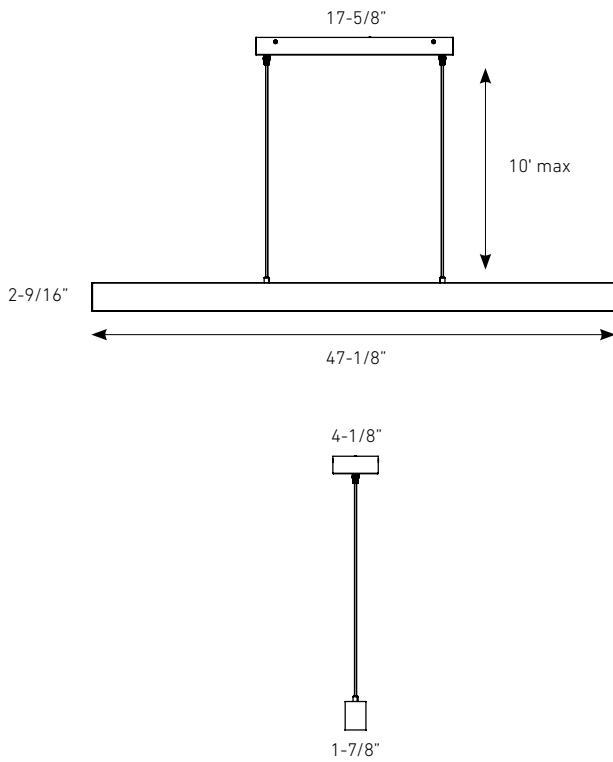

DCP-LNPD48

Specifications

Includes a junction box with integrated driver
Full color spectrum
2700K - 6500K in pure whites
108° beam angle
Dimmable through the Dals Connect app and the Clicc remote (DCP-RMCT)
5-year warranty

Finish

● **BK** Black

Accessories

LNACC-L16FT

16-foot lens for Boulevard series pendants and recessed linears

DCP-RMCT

Smart remote

Note

Add the DALS Connect Pro Hub for even greater flexibility: voice control, remote access, expanded mesh network, ability to connect up to 128 devices per Hub.

Download the Dals Connect app

Create groups
Set schedules
Remote access*
Compatible with Google Assistant and Amazon Alexa*

Download on the App Store

*Hub needed