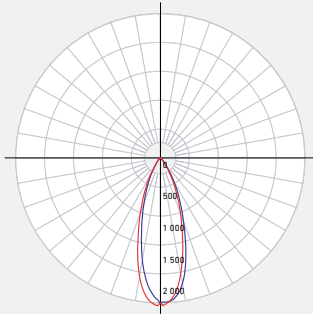

MODEL NAME **RGM4-CC FACET**
4-Inch Regressed Gimbal Downlight With Thin Trim

This versatile modern gimbal with multi-directional adjustable swivel produces a bright glow with minimal glare as a result of its regressed light source.

PROJECT: _____ **TYPE:** _____

DATE: _____ **QTY:** _____

NOTES:

QUICK SPECS

SIZE	WATTS	DELIVERED LUMENS*	COLOR °T 5CCT	CRI	VOLTAGE	BEAM ANGLE	FINISH
4"	12W	1200lm	2700K 3000K 3500K 4000K 5000K	90	120V	40°	<input type="radio"/> White <input type="radio"/> Black

*Lumen output measured at 3000K

LIGHT DISTRIBUTION

CONSTRUCTION	Lens Clear	Type of optics Optical lens	Type of LED COB
	Lens material Acrylic	Housing material Cast aluminum	Cut hole size 4-1/4"

RATINGS	Placement Indoor/Outdoor	Lifespan 50,000 hrs.	FT rating FT6
	Location Wet	Certifications ETL, FCC, ICES, ES IC, ASTM E283-04, T24	Operating temperature -20° to 40° C