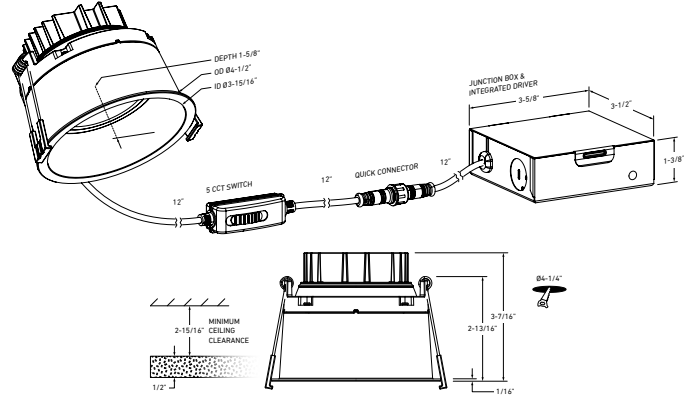

QUICK SPECS

SIZE	WATTS	DELIVERED LUMENS*	COLOR °T 5CCT	CRI	VOLTAGE	BEAM ANGLE	FINISH
4"	12W	1200lm	2700K 3000K 3500K 4000K 5000K	90	120V	40°	☐ White ☐ Black

*Lumen output measured at 3000K