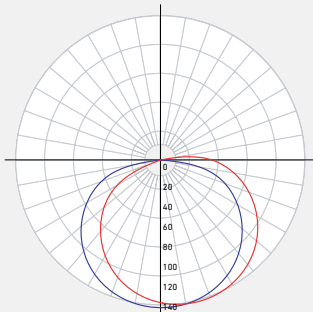

**PROJECT:** \_\_\_\_\_ **TYPE:** \_\_\_\_\_

**DATE:** \_\_\_\_\_ **QTY:** \_\_\_\_\_

**NOTES:**

**QUICK SPECS**

SIZE	WATTS	DELIVERED LUMENS*	COLOR °T	CRI	VOLTAGE	BEAM ANGLE	FINISH
4"	9W	500lm	3000 K - 2200 K	80	120V	110°	○ White

\*Lumen output measured at 3000K

**LIGHT DISTRIBUTION**

**CONSTRUCTION**

<b>Lens</b>	-	<b>Type of optics</b>	Reflector	<b>Type of LED</b>	Edge-lit SMD
<b>Lens material</b>	Acrylic	<b>Housing material</b>	Cast aluminum	<b>Cut hole size</b>	4-3/8"