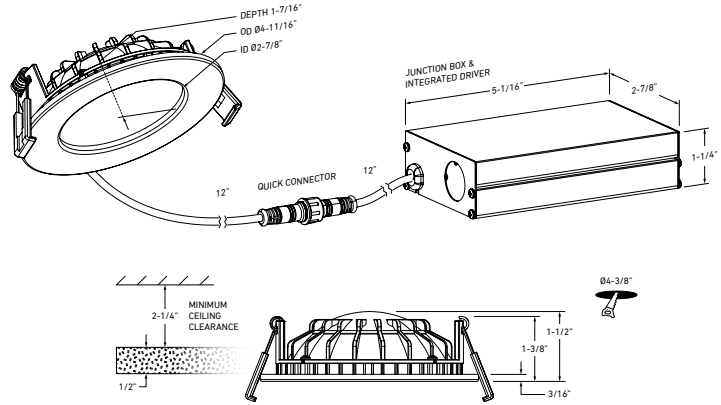

**PROJECT:** \_\_\_\_\_ **TYPE:** \_\_\_\_\_

**DATE:** \_\_\_\_\_ **QTY:** \_\_\_\_\_

**NOTES:**

**QUICK SPECS**

SIZE	WATTS	DELIVERED LUMENS*	COLOR °T	CRI	VOLTAGE	BEAM ANGLE	FINISH
4"	9W	500lm	3000 K - 2200 K	80	120V	110°	○ White

\*Lumen output measured at 3000K

**LIGHT DISTRIBUTION**

**CONSTRUCTION**

<b>Lens</b>	-	<b>Type of optics</b>	Reflector	<b>Type of LED</b>	Edge-lit SMD
<b>Lens material</b>	Acrylic	<b>Housing material</b>	Cast aluminum	<b>Cut hole size</b>	4-3/8"

**WHAT'S IN THE BOX**

- LED recessed fixture
- Junction box
- Push-in wire connectors
- Mounting hardware
- Instruction sheet

**ACCESSORIES**

- RFP-UNI**  
Universal Drilling Plate
- RFP-46**  
Drilling Plate

**ADAPTERS**

- REC-EXT108**  
108" extension cord for recessed fixtures
- REC-EXT230**  
230" extension cord for recessed fixtures