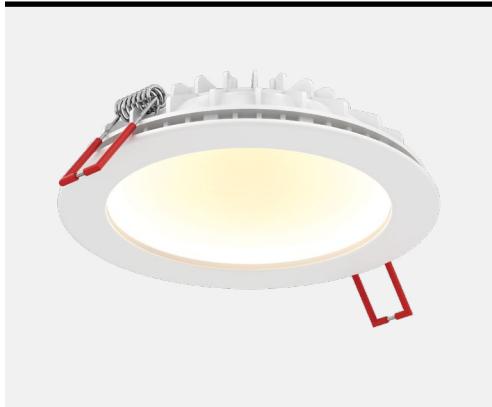

**MODEL NAME** **IND4-DW-WH**  
**INDIRECT**  
**4-Inch Indirect Recessed Light**

Create the perfect mood when dimming your lights. This is now possible with our Dim to Warm concept, generating a warm, exquisite glow to set the tone for your evening.

**PROJECT:** \_\_\_\_\_ **TYPE:** \_\_\_\_\_

**DATE:** \_\_\_\_\_ **QTY:** \_\_\_\_\_

**NOTES:**

**QUICK SPECS**

SIZE	WATTS	DELIVERED LUMENS*	COLOR °T	CRI	VOLTAGE	BEAM ANGLE	FINISH
4"	9W	500lm	3000 K - 2200 K	80	120V	110°	○ White

\*Lumen output measured at 3000K

**LIGHT DISTRIBUTION**

**CONSTRUCTION**

<b>Lens</b>	-	<b>Type of optics</b>	Reflector	<b>Type of LED</b>	Edge-lit SMD
<b>Lens material</b>	Acrylic	<b>Housing material</b>	Cast aluminum	<b>Cut hole size</b>	4-3/8"

**ADAPTERS**

- REC-EXT108**  
108" extension cord for recessed fixtures
- REC-EXT230**  
230" extension cord for recessed fixtures