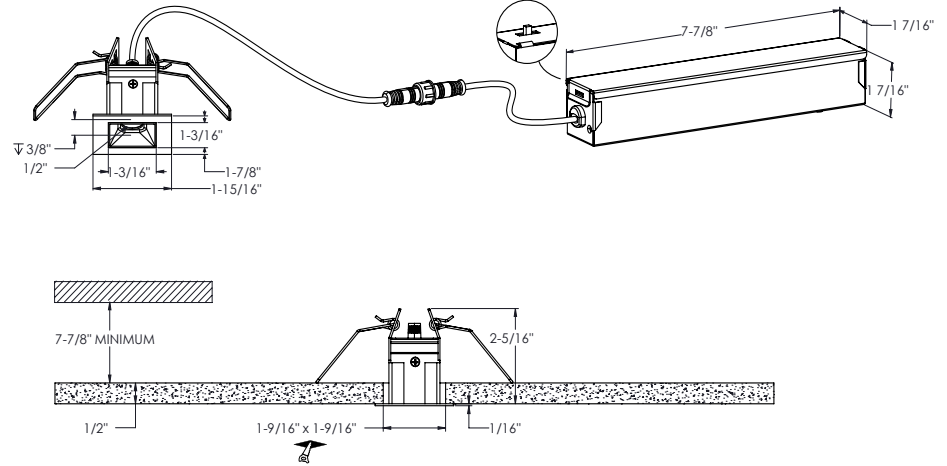

**DALS
LIGHTING**

Canada
80, de la Seigneurie blvd., E.
Blainville, Quebec j7C 4N1

U.S.A.
4383, NW 124th Ave.,
Coral Springs, Florida 33065

877.430.1818
info@dals.com
dals.com

MODEL MSL1-CC

NAME Pinpoint

1 Light Single Microspot LED Recessed do

Providing contemporary and functional style to any space, the MSL Recessed Series with its glossy piano-black reflector is available in various styles and features.

PROJECT

TYPE

DATE

QTY

NOTES