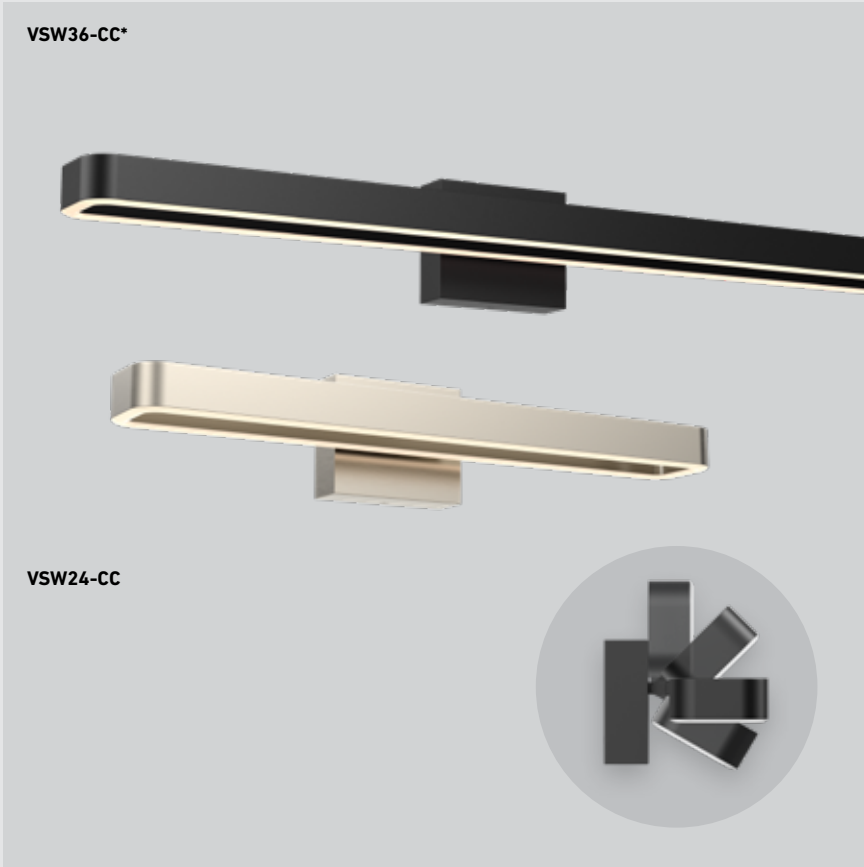

ARIA

A modern, high-quality LED profile luminaire with direct light emission. Made of an aluminum extrusion and comes with an efficient 120° swiveling linear head.

COLOR TEMPERATURE

DAMP

SWIVEL/DIRECTIONAL

| Model | Size | Watts | Delivered lumens | CRI | Color °T | Voltage |
|----------|------|-------|------------------|-----|-------------------|---------|
| VSW24-CC | 24" | 40 W | 1280 lm | 90 | 2700, 3000, 3500, | 120 V |
| VSW36-CC | 36" | 40 W | 1500 lm | | 4000, 5000 K | |

VSW24-CC**VSW36-CC****Specifications**

Superior color consistency
 Integrated dimmable driver
 Switch-selectable CCT
 Minimal heat emission
 Aluminum construction
 120 degree swivel
 5-year warranty

Finish

- **BK** Black
- **SN** Satin Nickel (VSW24-CC only)

Note

Other color temperatures, finishes, and voltage options are available but may require minimum order quantities (MOQs) and longer lead times. Please contact your DALs representative for more information.