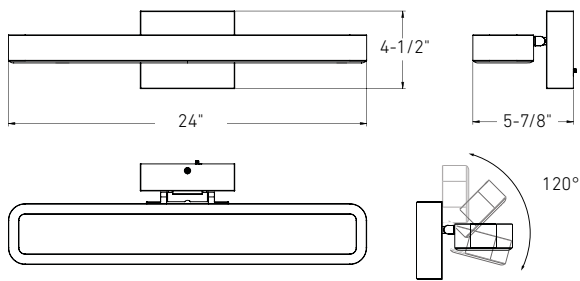

VSW24-CC

VSW36-CC

Specifications

Superior color consistency
Integrated dimmable driver
Switch-selectable CCT
Minimal heat emission
Aluminum construction
120 degree swivel
5-year warranty

Finish

- **BK** Black
- **SN** Satin Nickel (VSW24-CC only)

Note

Other color temperatures, finishes, and voltage options are available but may require minimum order quantities (MOQs) and longer lead times. Please contact your DALs representative for more information.