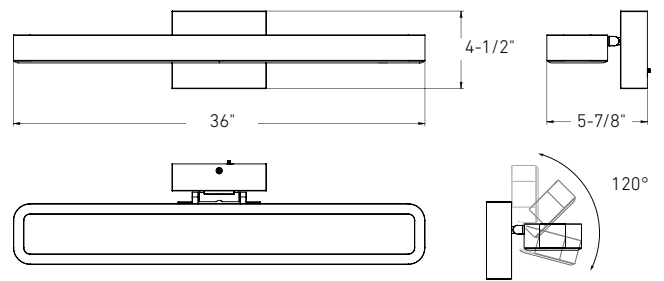

VSW36-CC

Specifications

Superior color consistency
Integrated dimmable driver
Switch-selectable CCT
Minimal heat emission
Aluminum construction
120 degree swivel
5-year warranty

Finish

- **BK** Black
- **SN** Satin Nickel (VSW24-CC only)

Note

Other color temperatures, finishes, and voltage options are available but may require minimum order quantities (MOQs) and longer lead times. Please contact your DALs representative for more information.