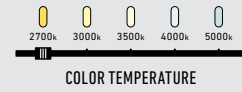

# PORTRAIT

Upgrade your living space with our versatile directional vanity light, suitable for any room. This fixture allows you to point the light in any direction, providing both functionality and style for a modern touch.

Model	Size	Watts	Delivered lumens	CRI	Color °T	Voltage
VLG24-CC	24"	16 W	1100 lm	80	2700, 3000, 3500, 4000, 5000 K	120 V
VLG36-CC	36"	26 W	1400 lm			

**VLG24-CC****VLG36-CC****Specifications**

Switch-selectable CCT  
 Integrated dimmable driver  
 360° rotation, 180° swivel  
 Multi-directional lighting with light coming from below and behind the luminaire  
 Canopy mount on 4" octagon junction box  
 5-year warranty

**Finish**

- **BK** Black
- **GD** Gold
- **SN** Satin Nickel
- **WH** White

**Note**

Other color temperatures, finishes, and voltage options are available but may require minimum order quantities (MOQs) and longer lead times. Please contact your DALI representative for more information.