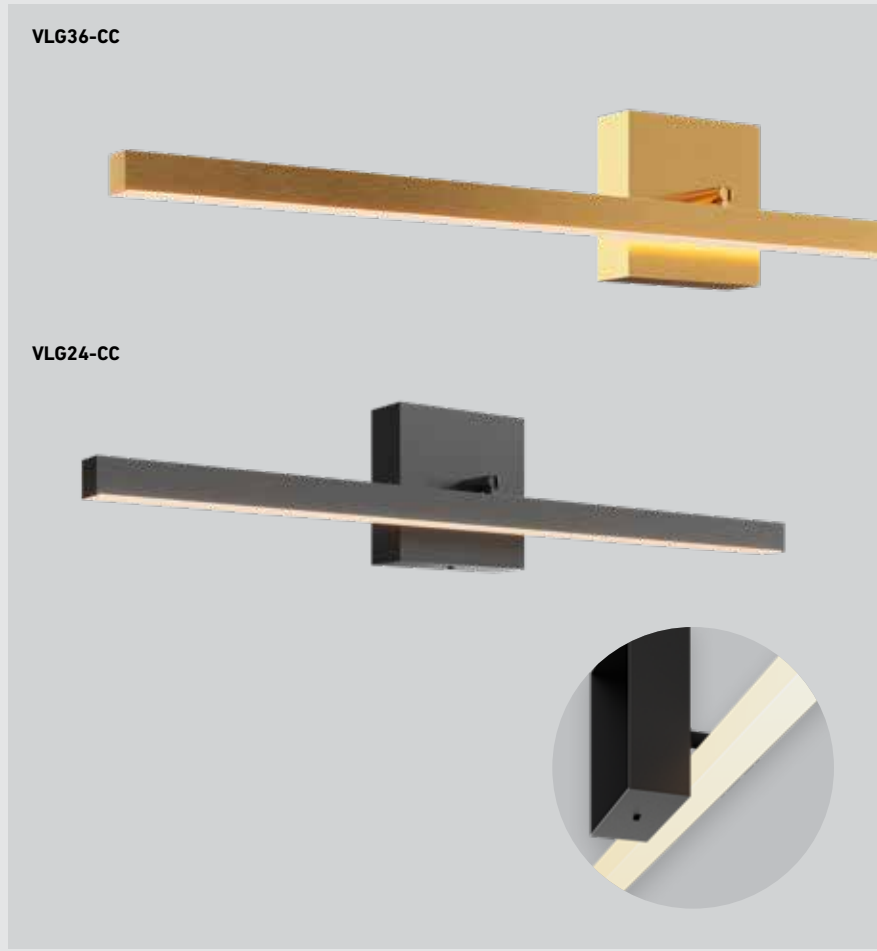

# PORTRAIT

Upgrade your living space with our versatile directional vanity light, suitable for any room. This fixture allows you to point the light in any direction, providing both functionality and style for a modern touch.

Model	Size	Watts	Delivered lumens	CRI	Color °T	Voltage
VLG24-CC	24"	16 W	1100 lm	80	2700, 3000, 3500, 4000, 5000 K	120 V
VLG36-CC	36"	26 W	1400 lm			

**VLG24-CC****VLG36-CC****Specifications**

Switch-selectable CCT  
 Integrated dimmable driver  
 360° rotation, 180° swivel  
 Multi-directional lighting with light coming from below and behind the luminaire  
 Canopy mount on 4" octagon junction box  
 5-year warranty

**Finish**

- **BK** Black
- **GD** Gold
- **SN** Satin Nickel
- **WH** White

**Note**

Other color temperatures, finishes, and voltage options are available but may require minimum order quantities (MOQs) and longer lead times. Please contact your DALI representative for more information.