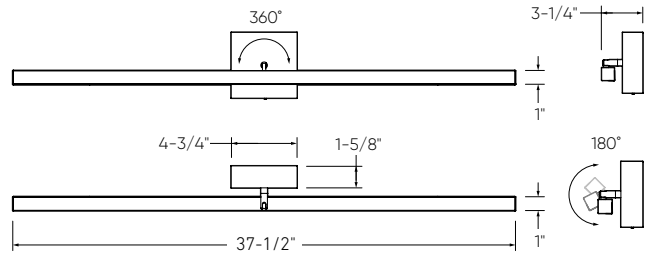

# PORTRAIT

Upgrade your living space with our versatile directional vanity light, suitable for any room. This fixture allows you to point the light in any direction, providing both functionality and style for a modern touch.

Model	Size	Watts	Delivered lumens	CRI	Color °T	Voltage
VLG24-CC	24"	16 W	1100 lm	80	2700, 3000, 3500, 4000, 5000 K	120 V
VLG36-CC	36"	26 W	1400 lm			

**VLG24-CC****VLG36-CC****Specifications**

Switch-selectable CCT  
 Integrated dimmable driver  
 360° rotation, 180° swivel  
 Multi-directional lighting with light coming from below and behind the luminaire  
 Canopy mount on 4" octagon junction box  
 5-year warranty