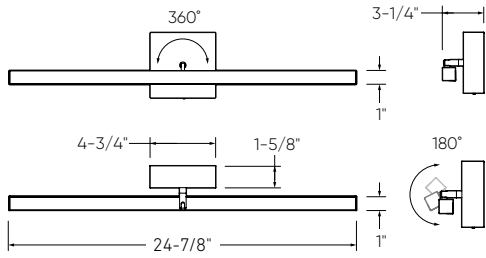

Model	Size	Watts	Delivered lumens	CRI	Color °T	Voltage
VLG24-CC	24"	16 W	1100 lm	80	2700, 3000, 3500, 4000, 5000 K	120 V
VLG36-CC	36"	26 W	1400 lm			

**VLG24-CC****VLG36-CC****Specifications**

Switch-selectable CCT  
 Integrated dimmable driver  
 360° rotation, 180° swivel  
 Multi-directional lighting with light coming from below and behind the luminaire  
 Canopy mount on 4" octagon junction box  
 5-year warranty