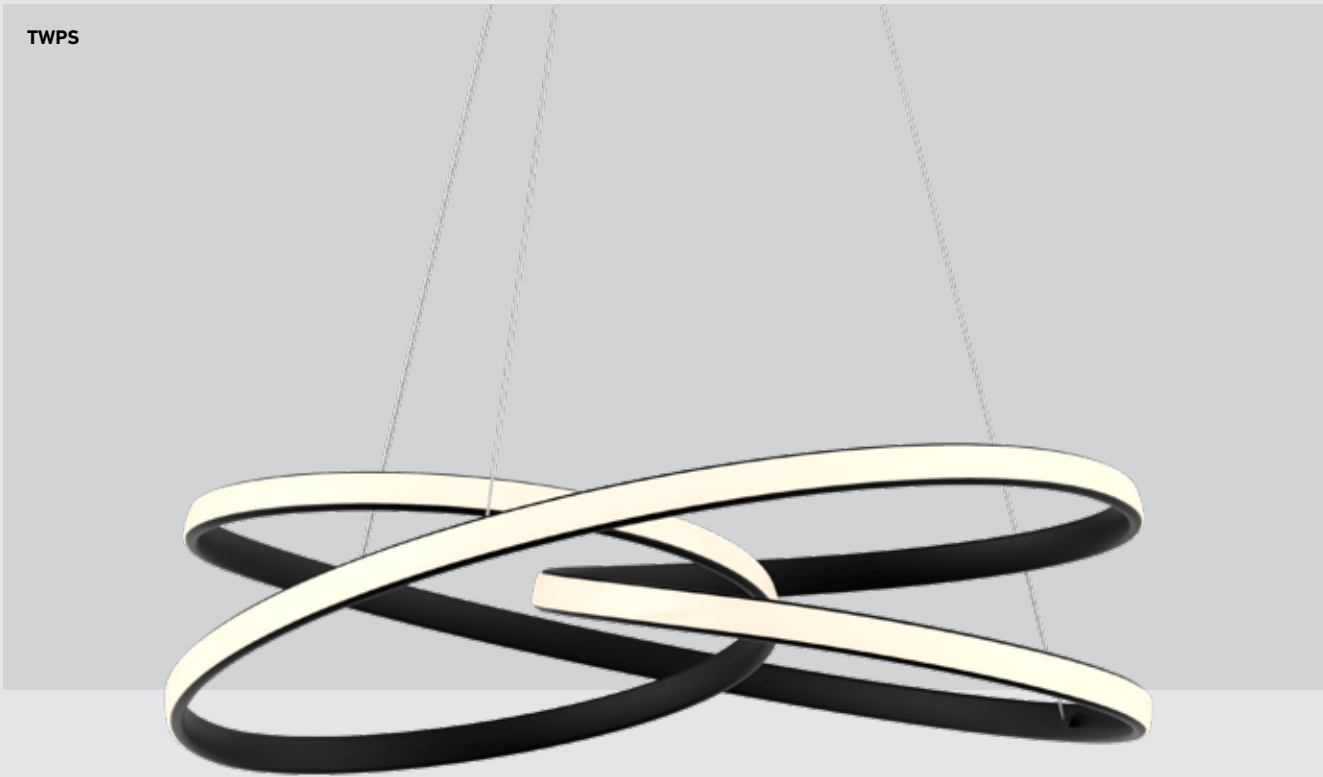

TWIST

This smaller ribbon-like pendant gives you a continuous warm flow. As a new addition to our popular pendant series, it's ideal for smaller foyers, over a console table or even above the sink.

Model	Size	Watts	Delivered lumens	CRI	Color °T	Voltage
TWPS	20.5"	30 W	1800 lm	85	3000 K	120 V

TWPS

Specifications

- Adjustable height up to 10 feet
- Frosted lens
- Integrated dimmable driver
- Canopy mount on 4" octagon junction box
- 5-year warranty

Finish

- **BK** Black

Note

Other color temperatures, finishes, and voltage options are available but may require minimum order quantities (MOQs) and longer lead times. Please contact your DALs representative for more information.