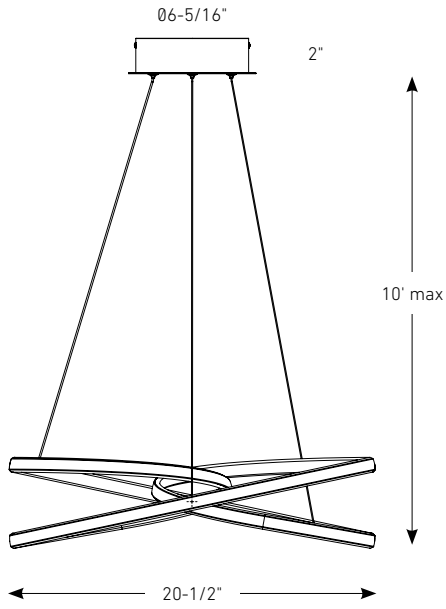

TWIST

This smaller ribbon-like pendant gives you a continuous warm flow. As a new addition to our popular pendant series, it's ideal for smaller foyers, over a console table or even above the sink.

Model	Size	Watts	Delivered lumens	CRI	Color °T	Voltage
TWPS	20.5"	30 W	1800 lm	85	3000 K	120 V

TWPS

Specifications

- Adjustable height up to 10 feet
- Frosted lens
- Integrated dimmable driver
- Canopy mount on 4" octagon junction box
- 5-year warranty

Finish

- **BK** Black

Note

Other color temperatures, finishes, and voltage options are available but may require minimum order quantities (MOQs) and longer lead times. Please contact your DALs representative for more information.